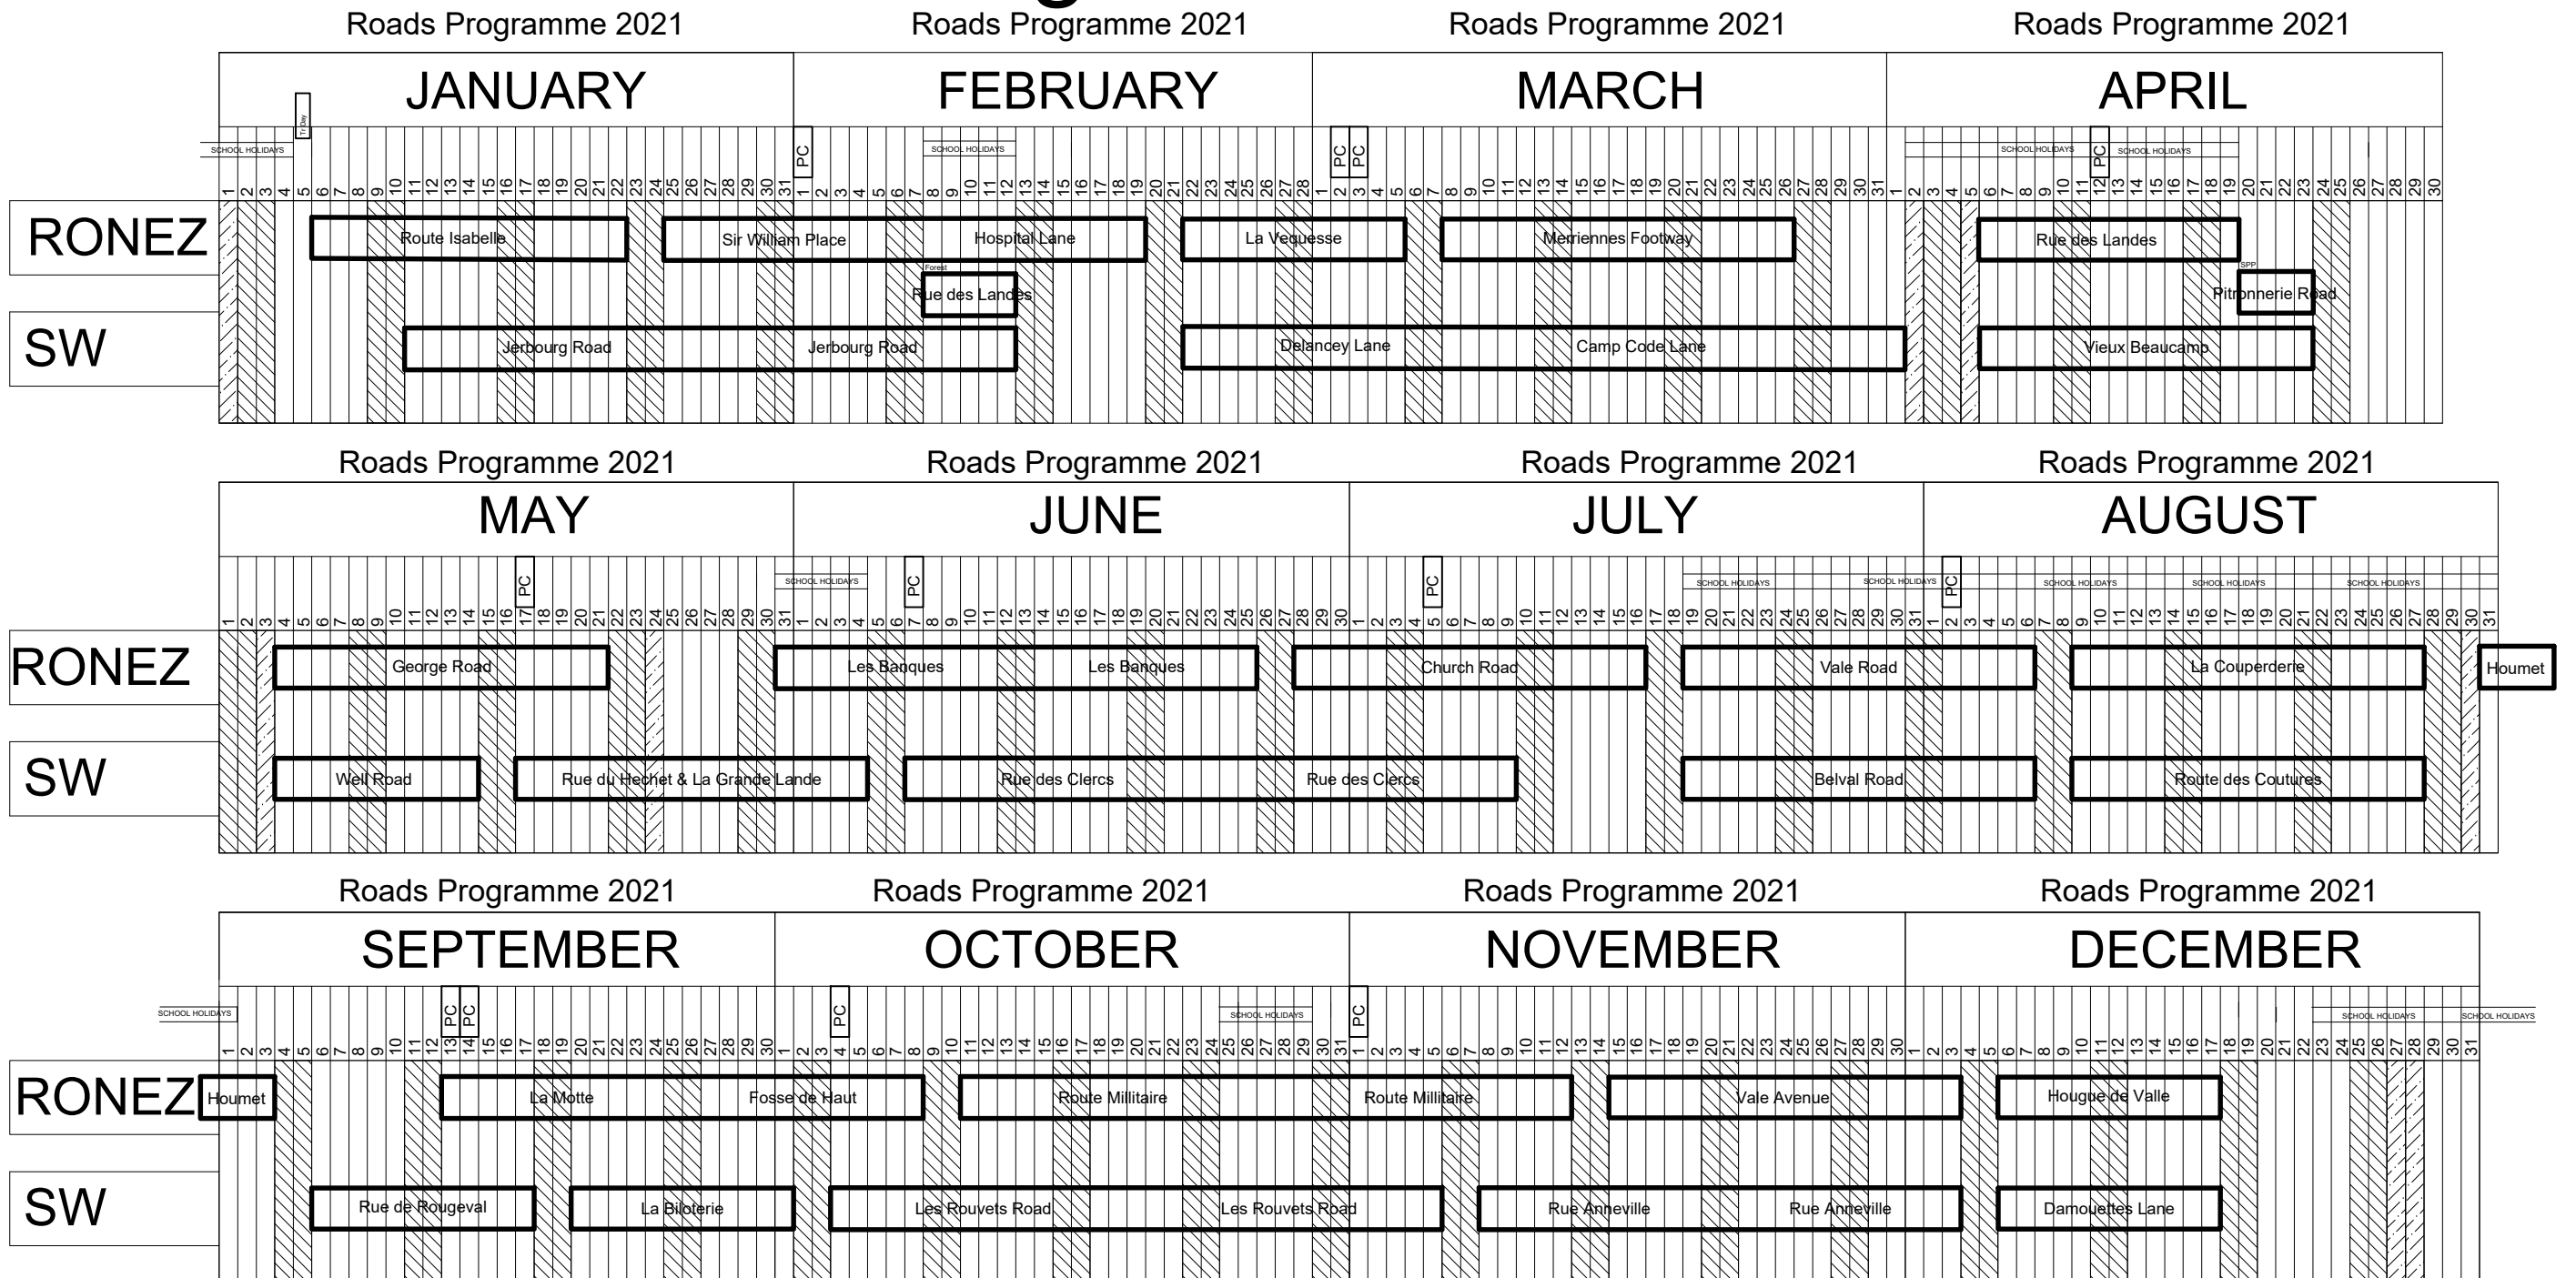

# Roads Programme 2021 D

PC =Asphalt Plant closures