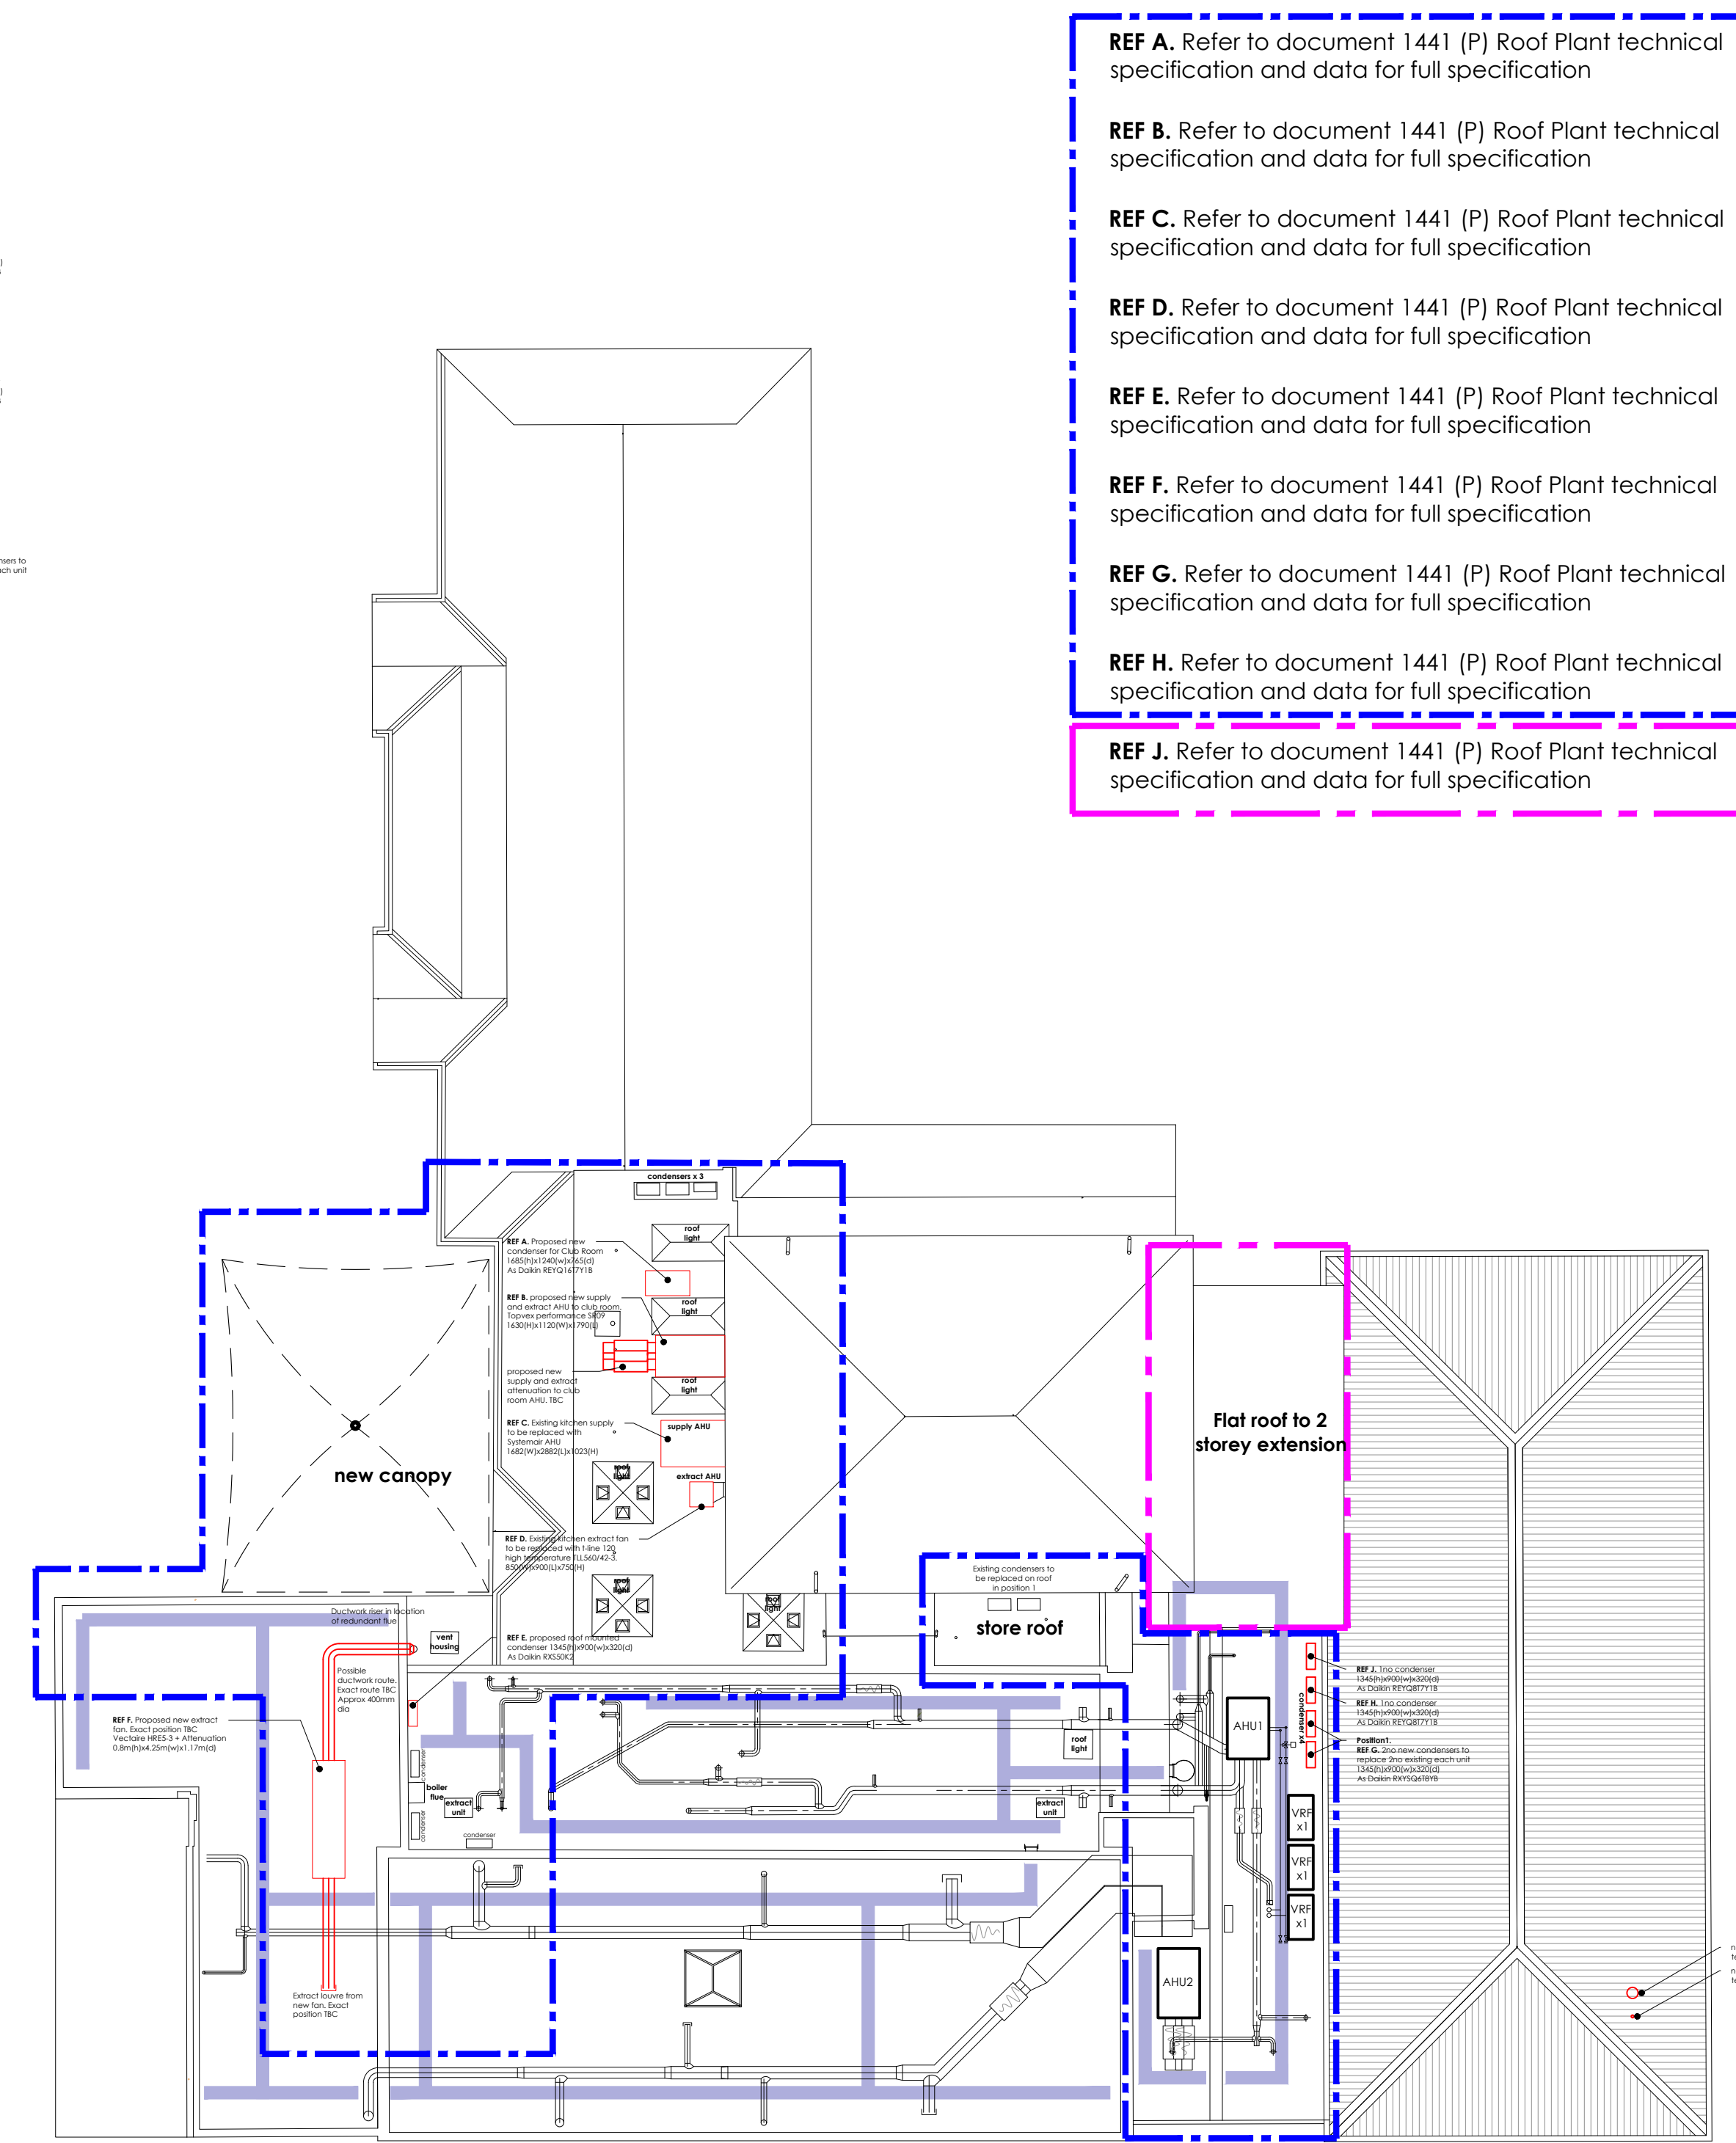

Level +1 First Floor Roof Plan
Condenser location
Scale 1:50

Level +1 First Floor Plan
Scale 1:200

Level +2 Roof Plan
Scale 1:200

- M&E ROOF PLANT REFERENCE KEY**
- REF A.** Refer to document 1441 (P) Roof Plant technical specification and data for full specification
 - REF B.** Refer to document 1441 (P) Roof Plant technical specification and data for full specification
 - REF C.** Refer to document 1441 (P) Roof Plant technical specification and data for full specification
 - REF D.** Refer to document 1441 (P) Roof Plant technical specification and data for full specification
 - REF E.** Refer to document 1441 (P) Roof Plant technical specification and data for full specification
 - REF F.** Refer to document 1441 (P) Roof Plant technical specification and data for full specification
 - REF G.** Refer to document 1441 (P) Roof Plant technical specification and data for full specification
 - REF H.** Refer to document 1441 (P) Roof Plant technical specification and data for full specification
 - REF J.** Refer to document 1441 (P) Roof Plant technical specification and data for full specification

- — — — — Extent of works for previous approved planning application REF - FULL/2019/0816
- — — — — Extent of new application. 2 storey extension

NORTH

GENERAL NOTES
This drawing is to be read in conjunction with all related drawings. Do not scale from this drawing. All dimensions must be checked and verified on site before commencing any work or producing shop drawings. The originator should be notified immediately of any discrepancy. This drawing is copyright and remains the property of Garnett Netherwood Architects Ltd.