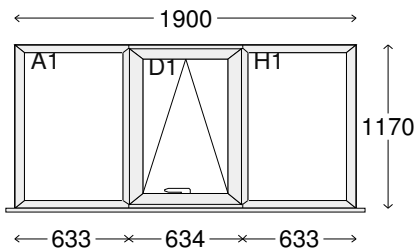

Quotation	CUSTOMER	JOB DETAILS
	A M Lamb TEL : Fax :	YOUR REF : Warry OUR REF : 7048 DATE : 09/12/2019 JOB SPEC : Glazed

1 70FS Tilt & Turn [Style 302 [1]] Location :

<input type="checkbox"/> SBD <input checked="" type="checkbox"/> BS7412 <input checked="" type="checkbox"/> WER : A <input checked="" type="checkbox"/> 10 Year Warranty <input checked="" type="checkbox"/> MACO PLUS <input type="checkbox"/>	Qty : 2 Open in	
O/A Frame Size 1200mm x 1400mm : Basic Frame Size 1200mm x 1370mm :		

Specification

Accreditations	BS7412	Bead colour	White
Bead type	Sculptured Bead 70FS	Cill	150mm Cill
Cill colour	White	Colour	White
Drainage	Concealed/Base	Dummy (Transom)	64mm T/Z (70FS)
Frame (Cill)	101.161 70mm Frame	Frame (Head)	101.161 70mm Frame
Frame (Left jamb)	101.161 70mm Frame	Frame (Right jamb)	101.161 70mm Frame
Gearing	Concealed T&T Gearing	Gearing Configurati	Standard
Handle	White Handles Tilt & Turn	Handle Type	Tilt & Turn Tilt & Turn
Open in/out	Open in	Reinforcing type	Steel Reinforcing
Sash	80mm T&T Sash (70FS)	Sash colour	White
Ventilator Route Si	-	W.E.R	A Rating

Glass Spec

4 x 4/20/4 Clear Soft Coat Tough : 20mm Black S/Spacer Argon Gas Filled

Panel Spec

--

2 70FS Casement [Style 288 [1]] Location :

SBD Qty : 3

- SBD
- BS7412
- X
- WER : A
- X
- 10 Year Warranty
- X
- MACO PLUS
-

O/A Frame Size 1900mm x 1200mm :
Basic Frame Size 1900mm x 1170mm :

Specification

Accreditations	BS7412	Bead colour	White
Bead type	Sculptured Bead 70FS	Cill	150mm Cill
Cill colour	White	Colour	White
Drainage	Concealed/Base	Frame (Cill)	101.160 56mm Frame
Frame (Head)	101.160 56mm Frame	Frame (Left jamb)	101.160 56mm Frame
Frame (Right jamb)	101.160 56mm Frame	Friction stay	Defender Standard
Handle	White Handles Locking (35mm)	Handle Type	Locking (35mm) Locking (35mm)
Hinge Protectors	No Hinge Protectors	Mullion	64mm T/Z (70FS)
Open in/out	Open out	Reinforcing type	Steel Reinforcing
Sash	75mm Sash (70FS)	Sash colour	White
Ventilator Route Si	-	W.E.R	A Rating