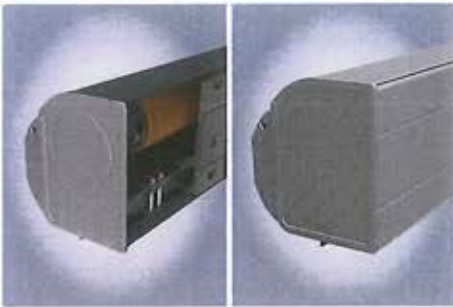

I2000/K2000/N2000 – Highlights and features

Flexible all-rounders for any facade

With its classic proportions and extensively tested concept, this cassette-awning is the ideal fit for any type of building.

- 1-unit systems up to 7 m in width with 4 m projection
- durable and very quiet weinor LongLife arm (10-year warranty)

Perfect protection and versatile installation

Once the awning is retracted, both the fabric and the mechanical parts are safely protected inside the cassette. A number of versions are available depending on where the awning is to be fitted.

- K 2000 with fully closed cassette for any type of building
- I2000 without rear wall profile, for wall installation

Multi-section units for large patios

2-unit coupled systems that open and retract by means of a motor are a good option for especially large patios.

- front profile fits flush with the wall or facade
- tilting arm closure assembly ensures the front profile closes very precisely

I2000/K2000

max. width	max. projection
700 cm/1,200* cm	400 cm

N2000

max. width	max. projection
600 cm	350 cm