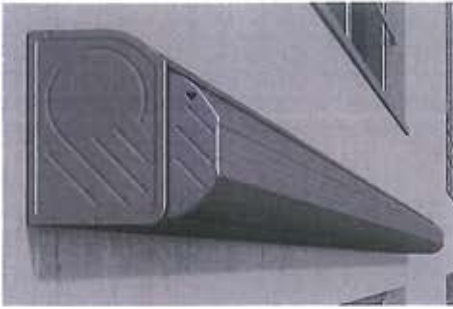

I2000/K2000/N2000 – Highlights and features

Flexible all-rounders for any facade

With its classic proportions and extensively tested concept, this cassette-awning is the ideal fit for any type of building.

- 1-unit systems up to 7 m in width with 4 m projection
- durable and very quiet weinor LongLife arm (10-year warranty)

Perfect protection and versatile installation

Once the awning is retracted, both the fabric and the mechanical parts are safely protected inside the cassette. A number of versions are available depending on where the awning is to be fitted.

- K 2000 with fully closed cassette for any type of building
- I2000 without rear wall profile, for wall installation

Multi-section units for large patios

2-unit coupled systems that open and retract by means of a motor are a good option for especially large patios.

- front profile fits flush with the wall or facade
- tilting arm closure assembly ensures the front profile closes very precisely

I2000/K2000

max. width	max. projection
700 cm/1,200* cm	400 cm

N2000

max. width	max. projection
600 cm	350 cm