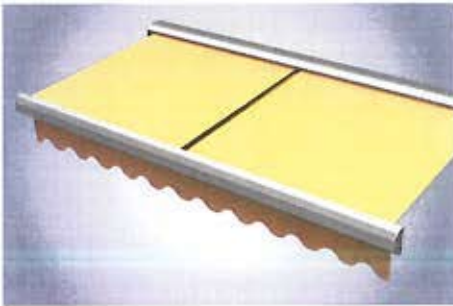

I2000/K2000/N2000 – Highlights and features

Flexible all-rounders for any facade

With its classic proportions and extensively tested concept, this cassette-awning is the ideal fit for any type of building.

- K 2000 with fully closed cassette for any type of building
- I2000 without rear wall profile, for wall installation

Multi-section units for large patios

2-unit coupled systems that open and retract by means of a motor are a good option for especially large patios.

- for sun protection up to 12 m wide and a projection of up to 4 m
- continuous fabric, or jockey cover to join two sections of fabric

N 2000 – the specialist awning for niche installations

The ultraflat front profile on the N 2000 makes it the ideal choice for installation in facade niches.

- front profile fits flush with the wall or facade
- tilting arm closure assembly ensures the front profile closes very precisely

I2000/K2000

max. width	max. projection
700 cm/1,200* cm	400 cm

N2000

max. width	max. projection
600 cm	350 cm