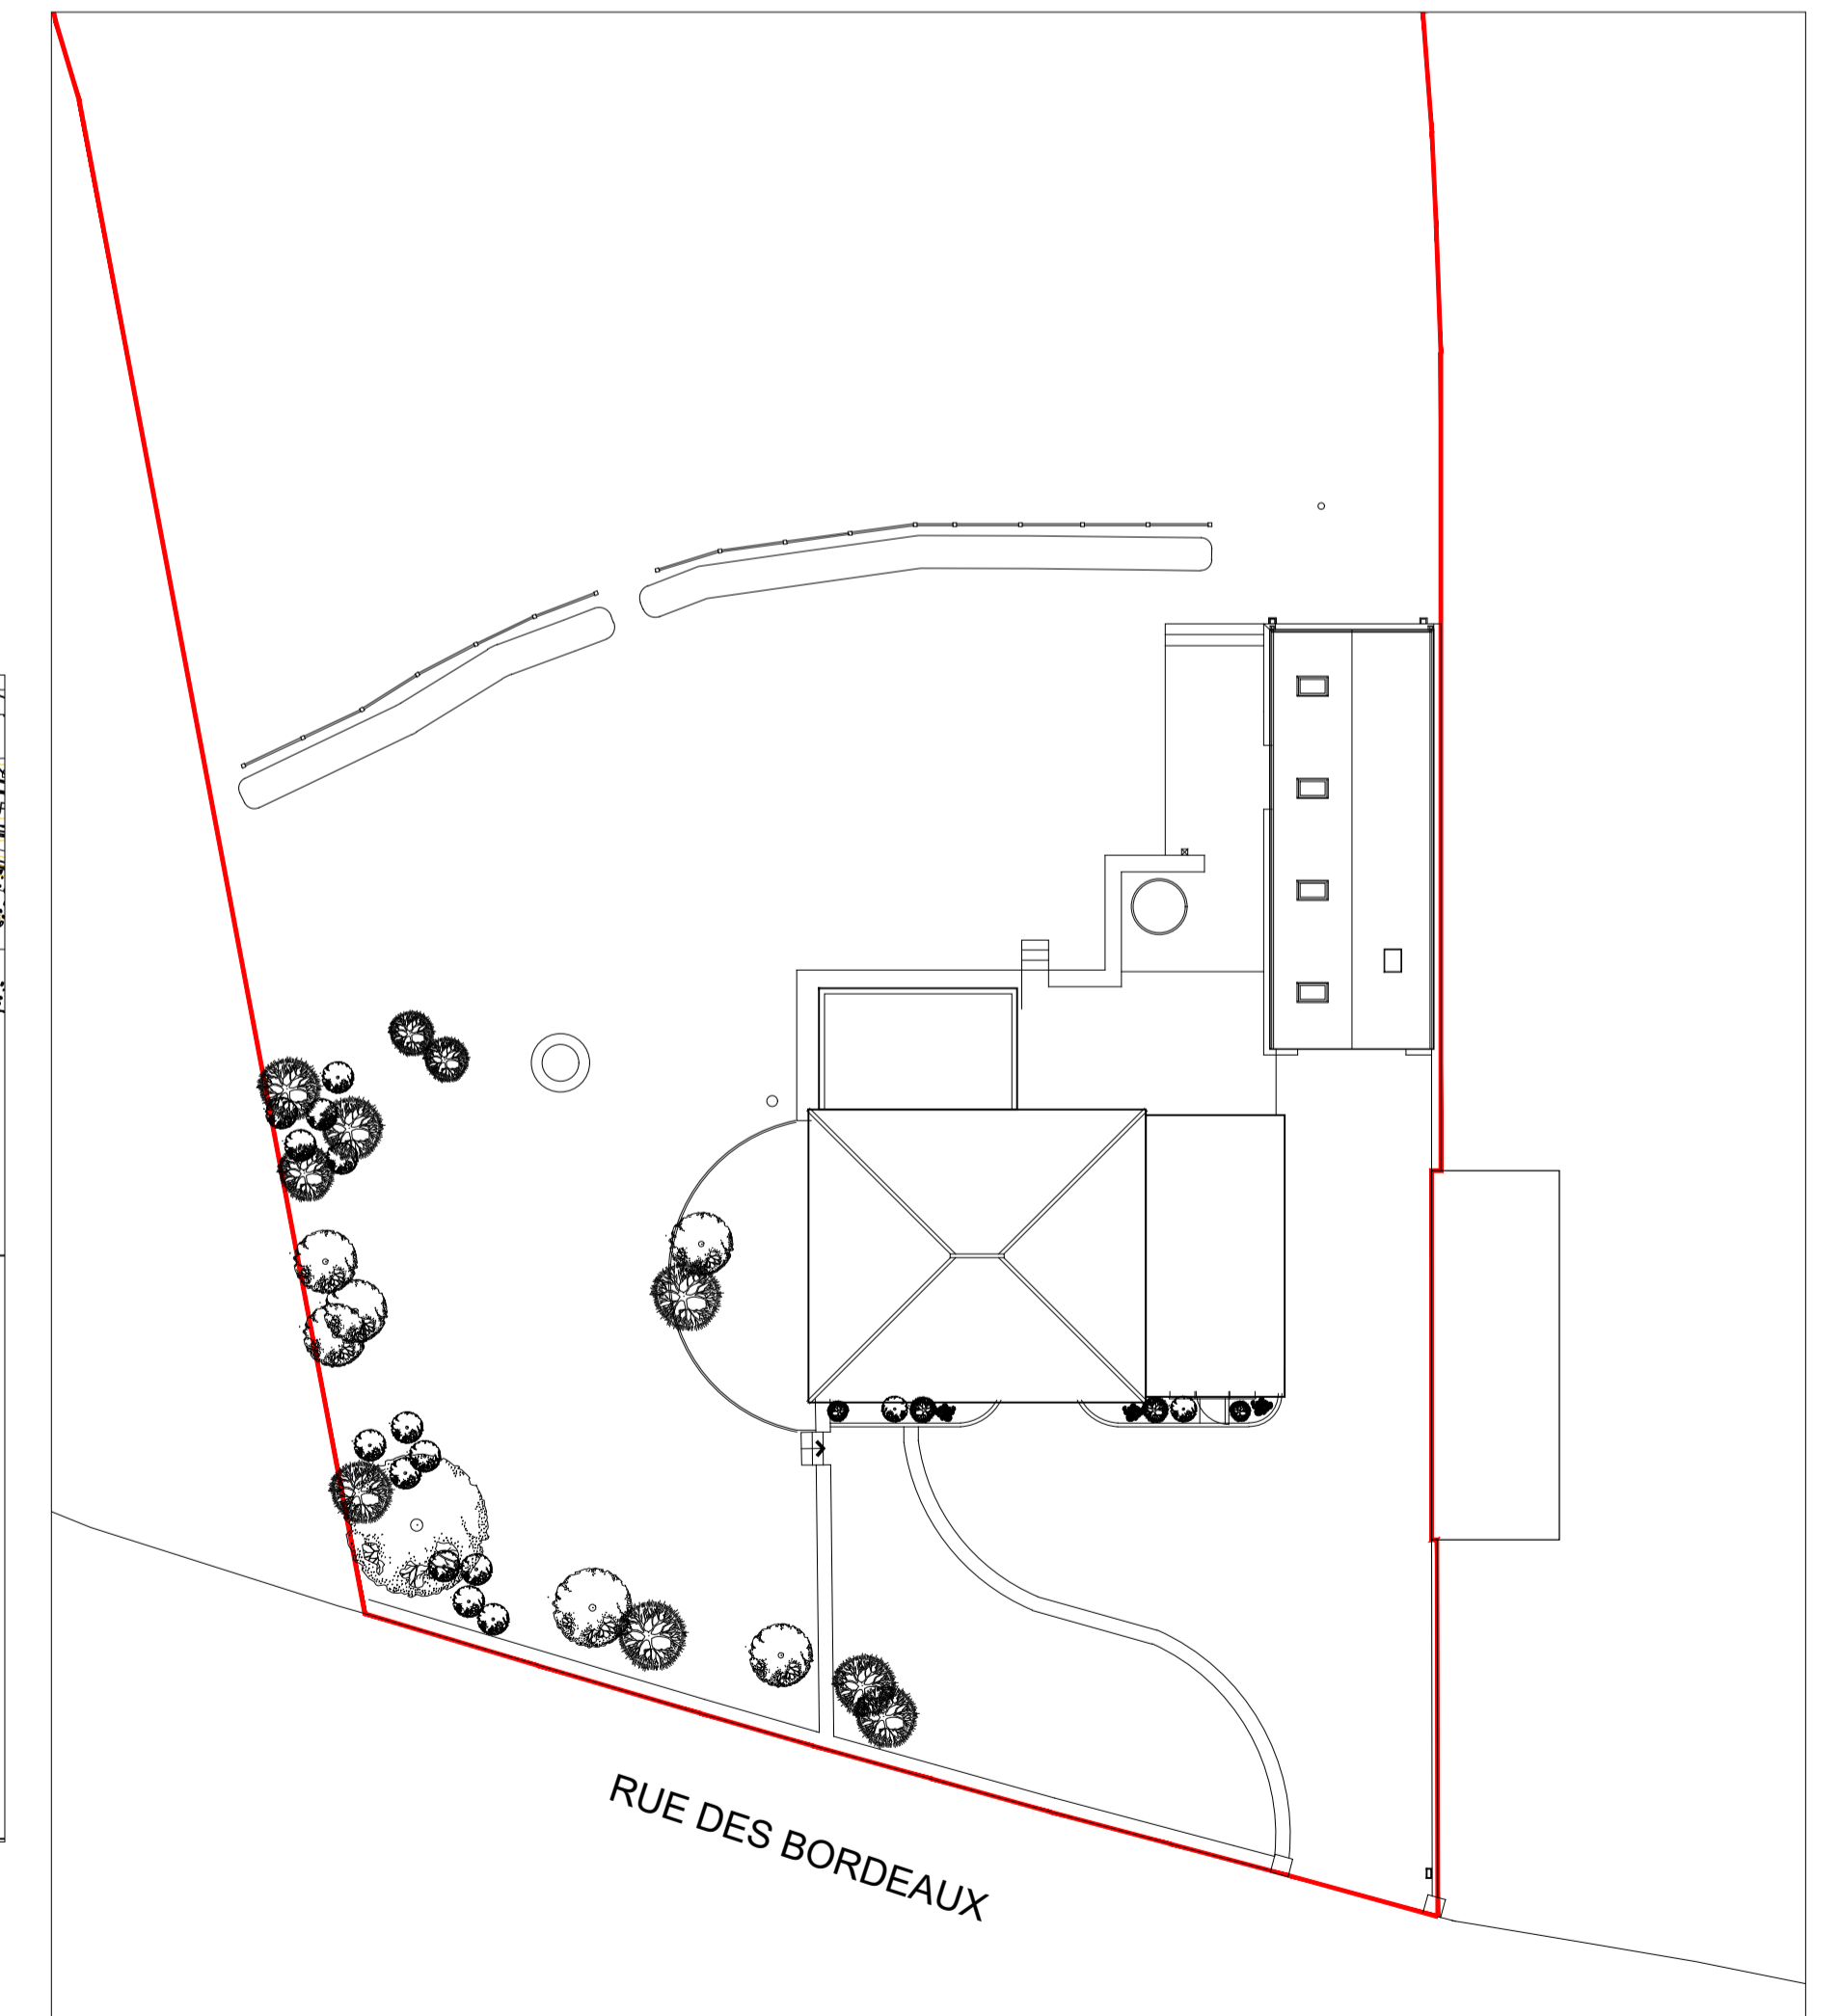

- KEY**
- 1 PAINTED RENDER FINISH
 - 2 CRITTALL METAL FRAMED WINDOWS
 - 3 RENOLIT METAL FLASHING (GREY)
 - 4 RENOLIT SINGLE PLY ROOFING
 - 5 SELF COLOURED INSULATED RENDER

01 WEST ELEVATION 1:50

02 SOUTH ELEVATION 1:50

03 NORTH ELEVATION 1:50

04 LOCATION PLAN 1:1250

05 BLOCK PLAN 1:200