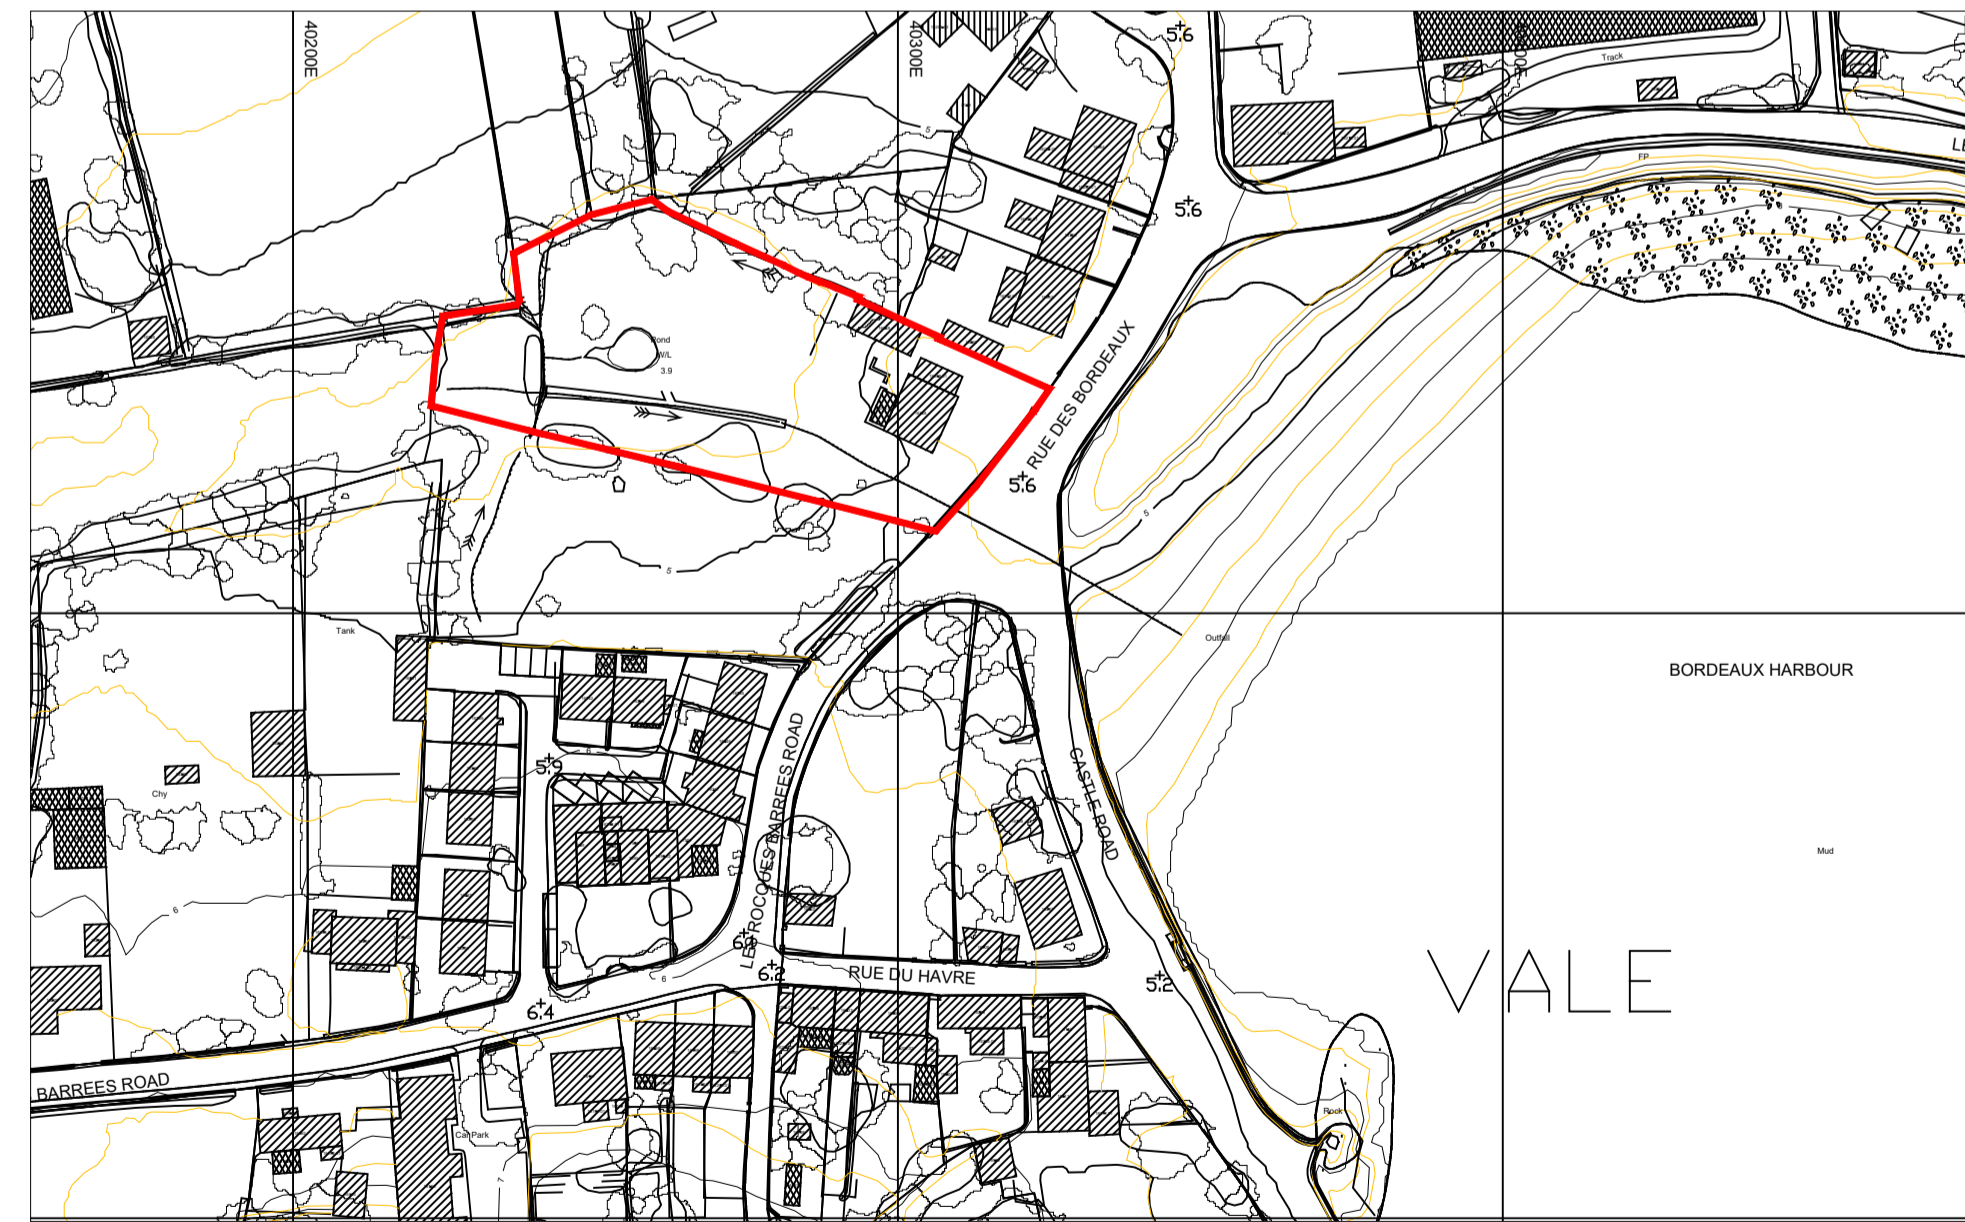

- KEY**
- 1 PAINTED RENDER FINISH
 - 2 CRITTALL METAL FRAMED WINDOWS
 - 3 RENOLIT METAL FLASHING (GREY)
 - 4 RENOLIT SINGLE PLY ROOFING
 - 5 SELF COLOURED INSULATED RENDER

01 WEST ELEVATION 1:50

02 SOUTH ELEVATION 1:50

03 NORTH ELEVATION 1:50

04 LOCATION PLAN 1:1250

05 BLOCK PLAN 1:200