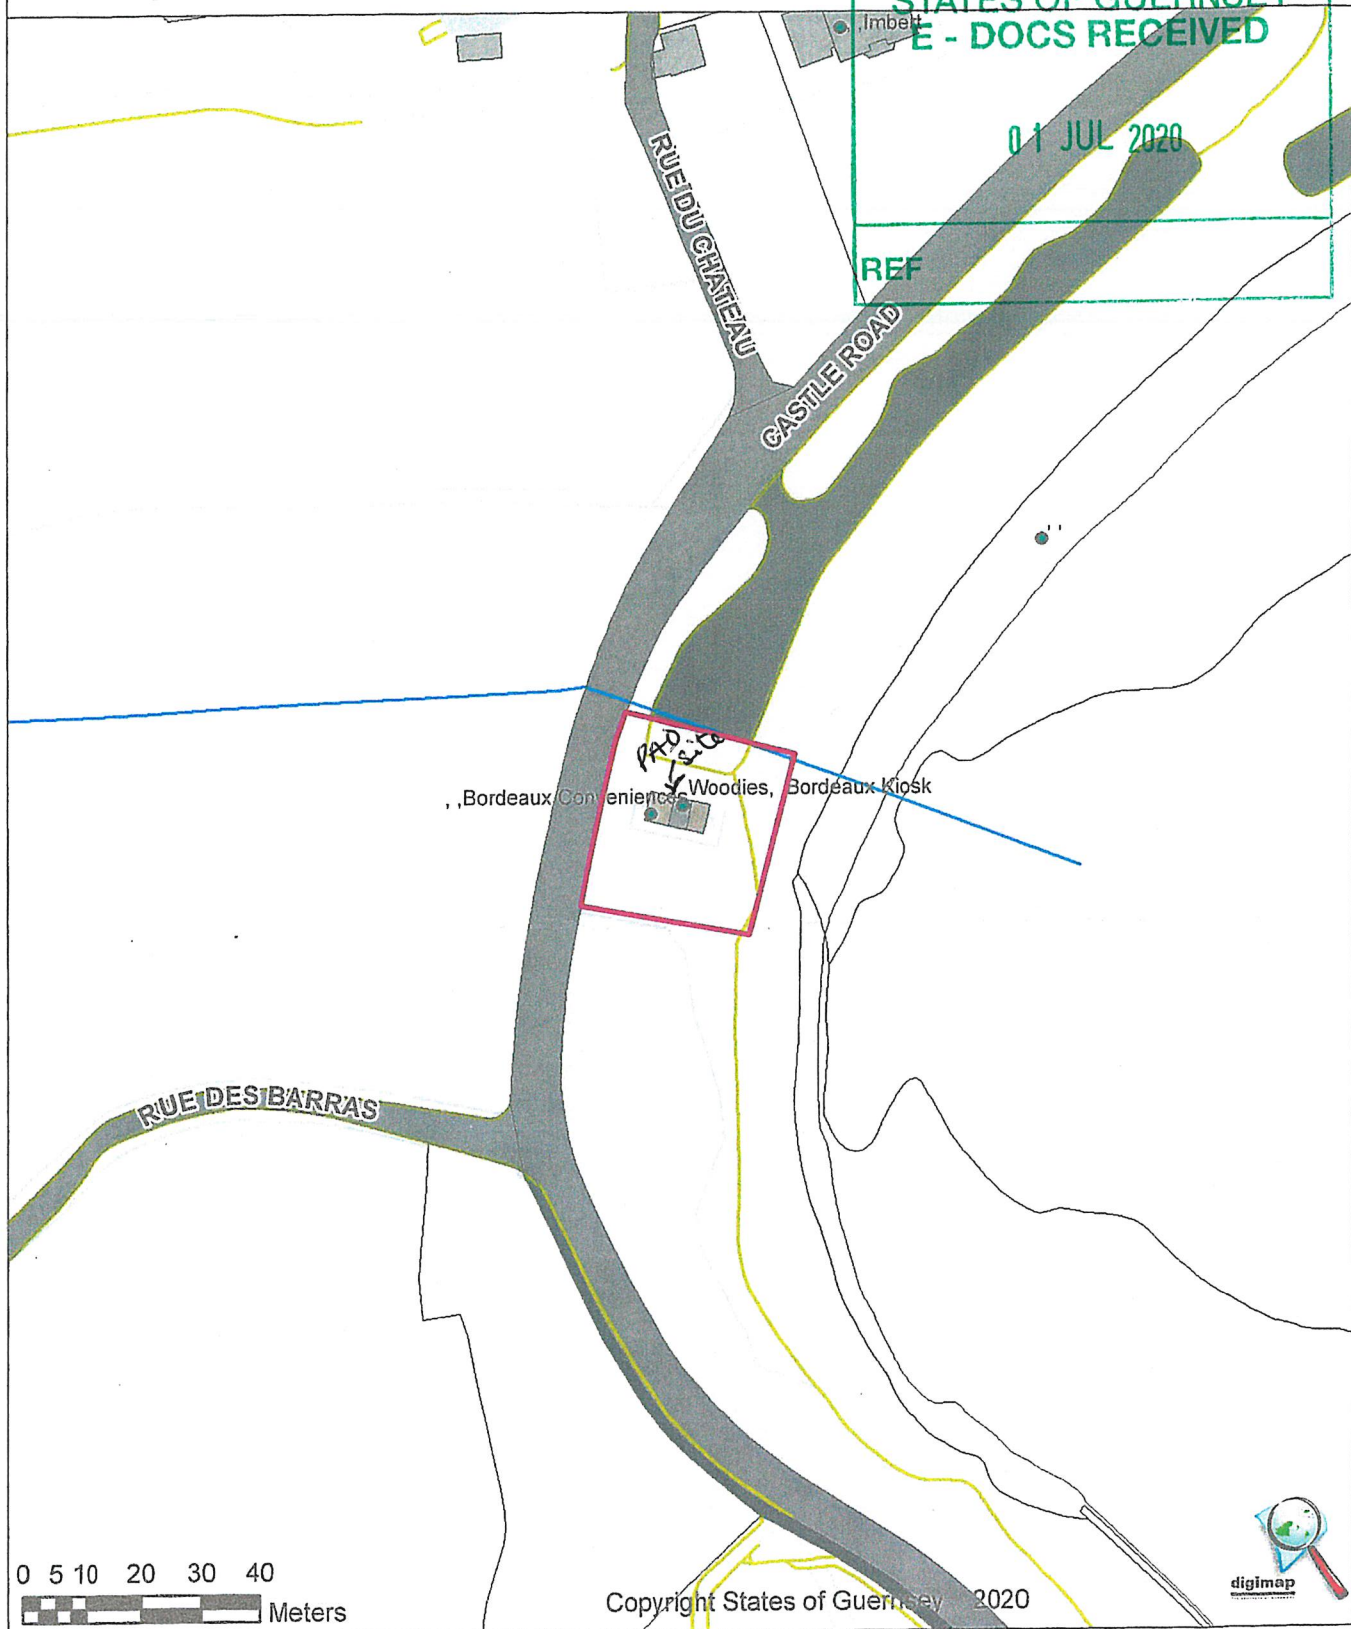

STATES OF GUERNSEY
E - DOCS RECEIVED

01 JUL 2020

REF

Copyright States of Guernsey 2020

Scale 1:1,250

Bordeaux Conveniences
Castle Road
Vale
GUERNSEY

Applicants Name :
NB Please indicate any amendments required to the address shown :-

NB. The details on this plan are illustrative, not defined. The coloured boundary illustrated above does not necessarily indicate the extent of the property or curtilage.

Bordeaux Conveniences
Castle Road
Vale
GUERNSEY

Applicants Name :
NB Please indicate any amendments required to the address shown :-

Scale 1:500

NB. The details on this plan are illustrative, not defined. The coloured boundary illustrated above does not necessarily indicate the extent of the property or curtilage.