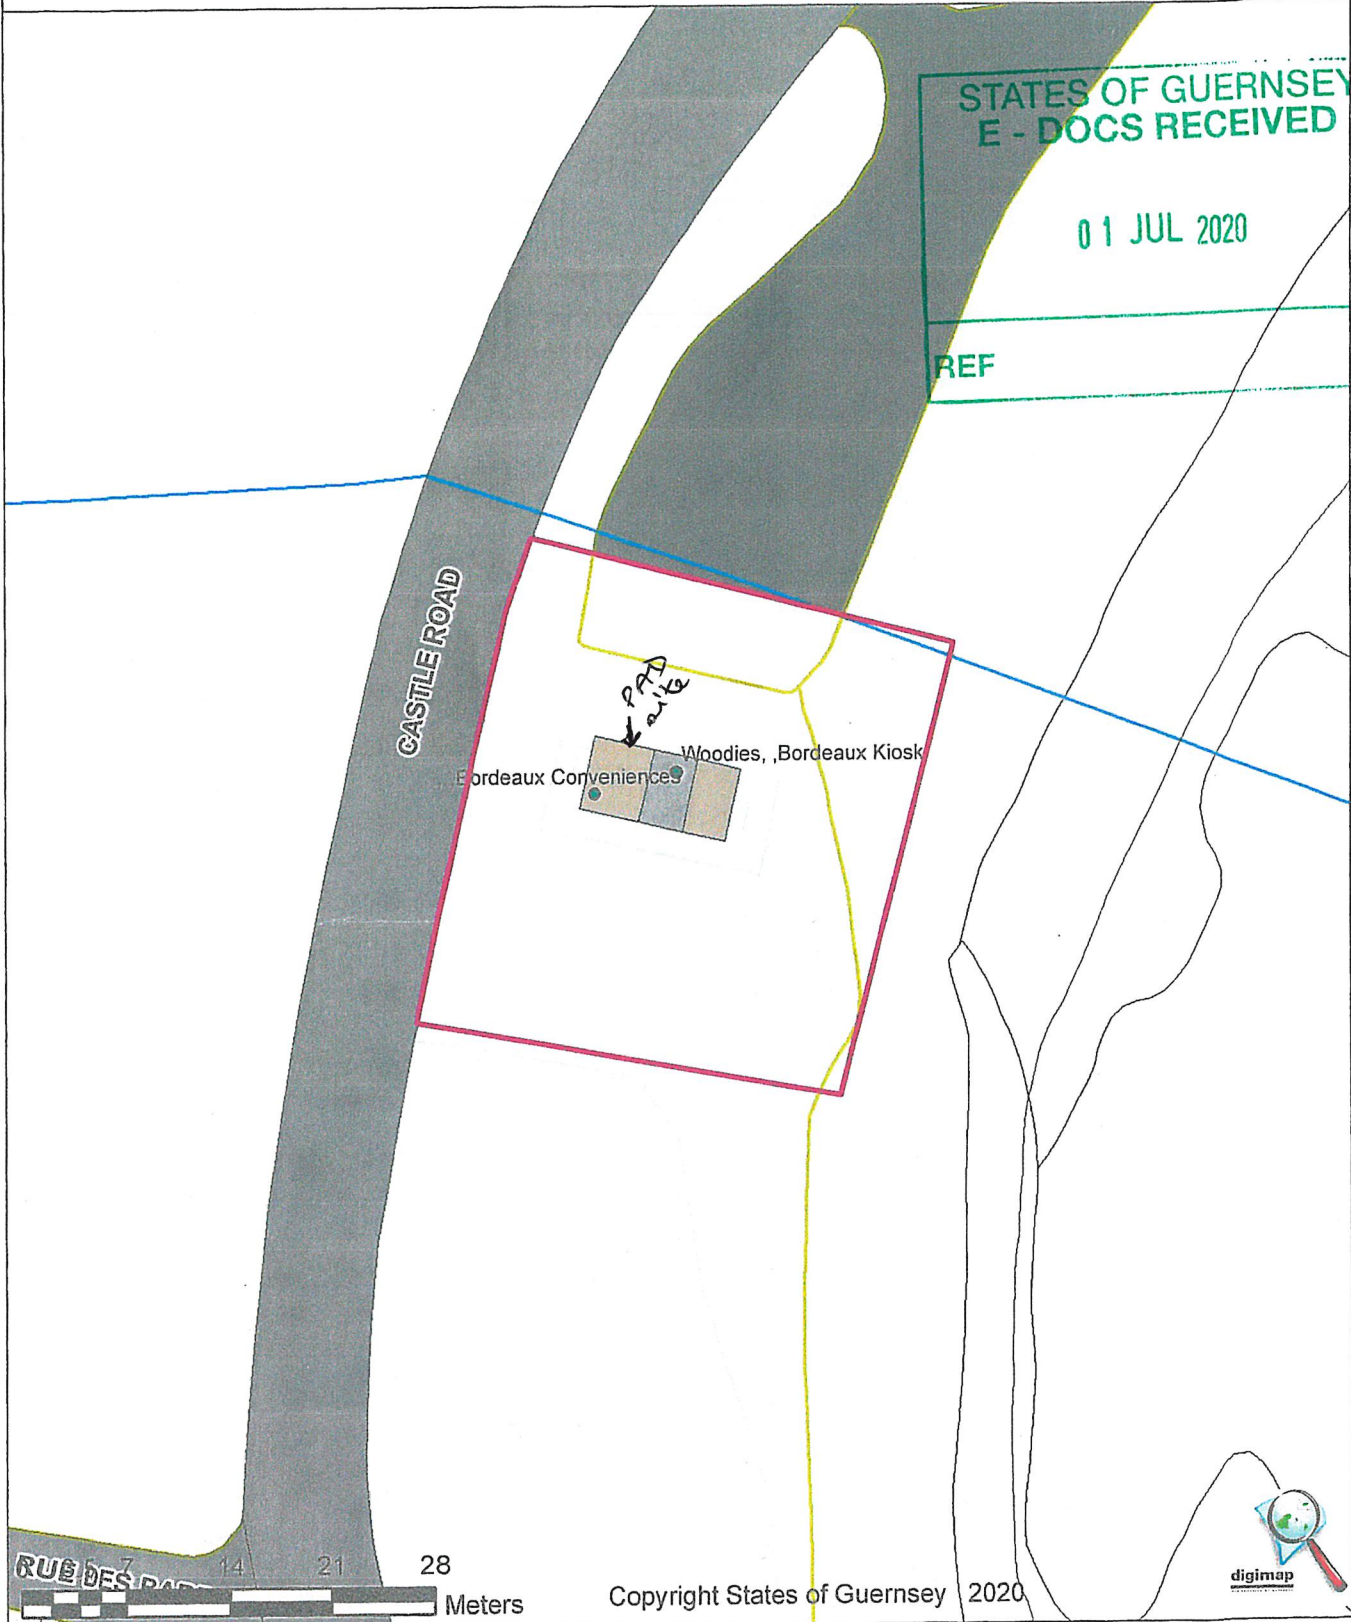

STATES OF GUERNSEY
E - DOCS RECEIVED

01 JUL 2020

REF

Copyright States of Guernsey 2020

Scale 1:1,250

Bordeaux Conveniences
Castle Road
Vale
GUERNSEY

Applicants Name :
NB Please indicate any amendments required to the address shown :-

NB. The details on this plan are illustrative, not defined. The coloured boundary illustrated above does not necessarily indicate the extent of the property or curtilage.

Bordeaux Conveniences
Castle Road
Vale
GUERNSEY

Applicants Name :
NB Please indicate any amendments required to the address shown :-

Scale 1:500

NB. The details on this plan are illustrative, not defined. The coloured boundary illustrated above does not necessarily indicate the extent of the property or curtilage.