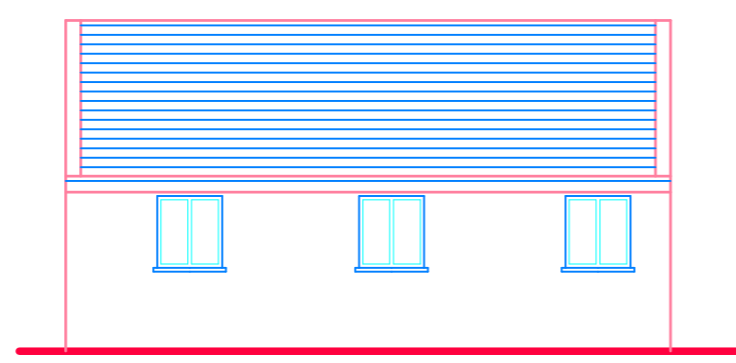

EAST ELEVATION

1 : 100

WEST ELEVATION

1 : 100

NORTH ELEVATION

1 : 100

SOUTH ELEVATION

1 : 100

SITE PLAN

1 : 200

SURVEY DRAWING

1634 / S

**PROPOSED REPLACEMENT COTTAGE AT "LA GRANDE FLAGUEE", LA VIEILLE RUE,
ST. SAVIOURS, FOR :- LGF HOLDINGS LTD.**