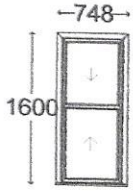

<b>4</b>	Vertical Slider
	Qty (4) O/A Sizes 642mm x 1520mm
	<b>BAY WINDOWS 2 of 4 of Multi-segment</b>

<b>5</b>	Vertical Slider
	Qty (4) O/A Sizes 642mm x 1520mm
	<b>BAY WINDOWS 3 of 4 of Multi-segment</b>

	Vertical Slider Multi Seg
	<b>FRONT LANDING</b>

<b>7</b>	Vertical Slider
	O/A Sizes 748mm x 1600mm
	<b>FRONT LANDING 1 of 2 of Multi-segment</b>

- Add-on (Head) No add-on
- Add-on (Cill) No add-on
- Add-on (Left jamb) No add-on
- Add-on (Right jamb) No add-on
- Colour White
- Sash colour White

**FITTERS COLLECTION NOTE**

Job No :

9955

<b>8</b>	Vertical Slider
O/A Sizes 748mm x 1600mm	
FRONT LANDING 2 of 2 of Multi-segment	

- Add-on (Head) No add-on
- Add-on (Cill) No add-on
- Add-on (Left jamb) No add-on
- Add-on (Right jamb) No add-on
- Colour White
- Sash colour White

Vertical Slider Multi Seg
DINING ROOM & SITTING ROOM

1800 x 1520

- Add-on (Cill) No add-on
- Add-on (Left jamb) No add-on
- Add-on (Right jamb) No add-on
- Coupler ver VS20 2mm Coupler
- Colour White

<b>9</b>	Vertical Slider
O/A Sizes 898mm x 1520mm	
DINING ROOM & SITTING ROOM 1 of 2 of	