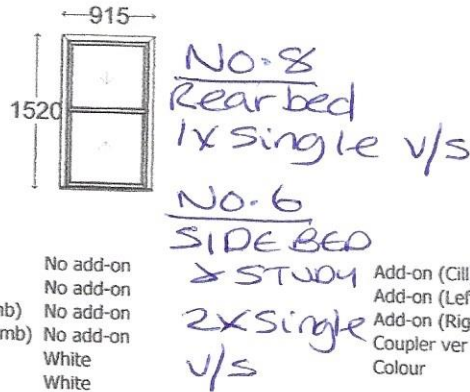

<b>1</b>	Vertical Slider
	O/A Sizes 915mm x 1400mm
	<b>BATHROOM</b>

<b>2</b>	Vertical Slider
	Qty (3) O/A Sizes 915mm x 1520mm
	<b>BED REAR, BED SIDE &amp; STUDY</b>

	Vertical Slider Multi Seg
	<b>BAY WINDOWS x 4</b>

- Add-on (Head) No add-on
- Add-on (Cill) No add-on
- Add-on (Left jamb) No add-on
- Add-on (Right jamb) No add-on
- Colour White
- Sash colour White

<b>10</b>	Vertical Slider
O/A Sizes 898mm x 1520mm	
DINING ROOM & SITTING ROOM 2 of 2 of	

- Add-on (Head) No add-on
- Add-on (Cill) No add-on
- Add-on (Left jamb) No add-on
- Add-on (Right jamb) No add-on
- Colour White
- Sash colour White

**Total**

Added Extras		
Qty	Colour	Description

Length (mm)