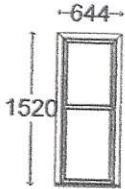

<b>1</b>	Vertical Slider
	O/A Sizes 915mm x 1400mm
	<b>BATHROOM</b>

<b>2</b>	Vertical Slider
	Qty (3) O/A Sizes 915mm x 1520mm
	<b>BED REAR, BED SIDE &amp; STUDY</b>

	Vertical Slider Multi Seg
	<b>BAY WINDOWS x 4</b>

- Add-on (Cill) No add-on
- Add-on (Left jamb) No add-on
- Add-on (Right jamb) No add-on
- Coupler ver VS20 2mm Coupler
- Colour White

<b>3</b>	Vertical Slider
	Qty (4) O/A Sizes 644mm x 1520mm
	<b>BAY WINDOWS 1 of 4 of Multi-segment</b>

<b>4</b>	Vertical Slider
	Qty (4) O/A Sizes 642mm x 1520mm
	<b>BAY WINDOWS 2 of 4 of Multi-segment</b>

<b>5</b>	Vertical Slider
	Qty (4) O/A Sizes 642mm x 1520mm
	<b>BAY WINDOWS 3 of 4 of Multi-segment</b>

**FITTERS COLLECTION NOTE**

Job No :

9955

<b>8</b>	Vertical Slider
O/A Sizes 748mm x 1600mm	
FRONT LANDING 2 of 2 of Multi-segment	

- Add-on (Head) No add-on
- Add-on (Cill) No add-on
- Add-on (Left jamb) No add-on
- Add-on (Right jamb) No add-on
- Colour White
- Sash colour White