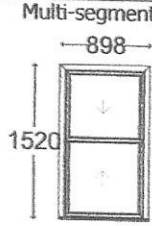

<b>4</b>	Vertical Slider
	Qty (4) O/A Sizes 642mm x 1520mm
	<b>BAY WINDOWS 2 of 4 of Multi-segment</b>

<b>5</b>	Vertical Slider
	Qty (4) O/A Sizes 642mm x 1520mm
	<b>BAY WINDOWS 3 of 4 of Multi-segment</b>

**FITTERS COLLECTION NOTE**

Job No :

9955

<b>8</b>	Vertical Slider
O/A Sizes 748mm x 1600mm	
FRONT LANDING 2 of 2 of Multi-segment	

- Add-on (Head) No add-on
- Add-on (Cill) No add-on
- Add-on (Left jamb) No add-on
- Add-on (Right jamb) No add-on
- Colour White
- Sash colour White

Vertical Slider Multi Seg
DINING ROOM & SITTING ROOM

1800 x 1520

- Add-on (Cill) No add-on
- Add-on (Left jamb) No add-on
- Add-on (Right jamb) No add-on
- Coupler ver VS20 2mm Coupler
- Colour White

<b>9</b>	Vertical Slider
O/A Sizes 898mm x 1520mm	
DINING ROOM & SITTING ROOM 1 of 2 of	

- Add-on (Head) No add-on
- Add-on (Cill) No add-on
- Add-on (Left jamb) No add-on
- Add-on (Right jamb) No add-on
- Colour White
- Sash colour White

<b>10</b>	Vertical Slider
O/A Sizes 898mm x 1520mm	
DINING ROOM & SITTING ROOM 2 of 2 of	