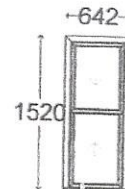

<b>1</b>	Vertical Slider
	O/A Sizes 915mm x 1400mm
	<b>BATHROOM</b>

<b>2</b>	Vertical Slider
	Qty (3) O/A Sizes 915mm x 1520mm
	<b>BED REAR, BED SIDE &amp; STUDY</b>

	Vertical Slider Multi Seg
	<b>BAY WINDOWS x 4</b>

- Add-on (Cill) No add-on
- Add-on (Left jamb) No add-on
- Add-on (Right jamb) No add-on
- Coupler ver VS20 2mm Coupler
- Colour White

<b>3</b>	Vertical Slider
	Qty (4) O/A Sizes 644mm x 1520mm
	<b>BAY WINDOWS 1 of 4 of Multi-segment</b>

<b>4</b>	Vertical Slider
	Qty (4) O/A Sizes 642mm x 1520mm
	<b>BAY WINDOWS 2 of 4 of Multi-segment</b>

<b>5</b>	Vertical Slider
	Qty (4) O/A Sizes 642mm x 1520mm
	<b>BAY WINDOWS 3 of 4 of Multi-segment</b>

**FITTERS COLLECTION NOTE**

Job No :

9955

<b>8</b>	Vertical Slider
O/A Sizes 748mm x 1600mm	
FRONT LANDING 2 of 2 of Multi-segment	

- Add-on (Head) No add-on
- Add-on (Cill) No add-on
- Add-on (Left jamb) No add-on
- Add-on (Right jamb) No add-on
- Colour White
- Sash colour White