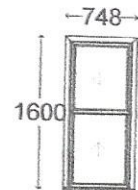

<b>1</b>	Vertical Slider
	O/A Sizes 915mm x 1400mm
	<b>BATHROOM</b>

<b>2</b>	Vertical Slider
	Qty (3) O/A Sizes 915mm x 1520mm
	<b>BED REAR, BED SIDE &amp; STUDY</b>

	Vertical Slider Multi Seg
	<b>BAY WINDOWS x 4</b>

<b>4</b>	Vertical Slider
	Qty (4) O/A Sizes 642mm x 1520mm
	<b>BAY WINDOWS 2 of 4 of Multi-segment</b>

<b>5</b>	Vertical Slider
	Qty (4) O/A Sizes 642mm x 1520mm
	<b>BAY WINDOWS 3 of 4 of Multi-segment</b>

- Add-on (Head) No add-on
- Add-on (Cill) No add-on
- Add-on (Left jamb) No add-on
- Add-on (Right jamb) No add-on
- Colour White
- Sash colour White

<b>6</b>	Vertical Slider
	Qty (4) O/A Sizes 644mm x 1520mm
	<b>BAY WINDOWS 4 of 4 of Multi-segment</b>

	Vertical Slider Multi Seg
	<b>FRONT LANDING</b>

<b>7</b>	Vertical Slider
	O/A Sizes 748mm x 1600mm
	<b>FRONT LANDING 1 of 2 of Multi-segment</b>

- Add-on (Head) No add-on
- Add-on (Cill) No add-on
- Add-on (Left jamb) No add-on
- Add-on (Right jamb) No add-on
- Colour White
- Sash colour White