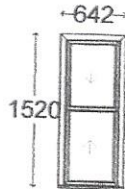

<b>1</b>	Vertical Slider
	O/A Sizes 915mm x 1400mm
	<b>BATHROOM</b>

<b>2</b>	Vertical Slider
	Qty (3) O/A Sizes 915mm x 1520mm
	<b>BED REAR, BED SIDE &amp; STUDY</b>

	Vertical Slider Multi Seg
	<b>BAY WINDOWS x 4</b>

- Add-on (Cill) No add-on
- Add-on (Left jamb) No add-on
- Add-on (Right jamb) No add-on
- Coupler ver VS20 2mm Coupler
- Colour White

<b>3</b>	Vertical Slider
	Qty (4) O/A Sizes 644mm x 1520mm
	<b>BAY WINDOWS 1 of 4 of Multi-segment</b>

<b>4</b>	Vertical Slider
	Qty (4) O/A Sizes 642mm x 1520mm
	<b>BAY WINDOWS 2 of 4 of Multi-segment</b>

<b>5</b>	Vertical Slider
	Qty (4) O/A Sizes 642mm x 1520mm
	<b>BAY WINDOWS 3 of 4 of Multi-segment</b>

**FITTERS COLLECTION NOTE**

Job No :

9955

<b>8</b>	Vertical Slider
O/A Sizes 748mm x 1600mm	
FRONT LANDING 2 of 2 of Multi-segment	

- Add-on (Head) No add-on
- Add-on (Cill) No add-on
- Add-on (Left jamb) No add-on
- Add-on (Right jamb) No add-on
- Colour White
- Sash colour White