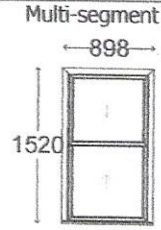

	Vertical Slider Multi Seg
	<b>FRONT LANDING</b>

<b>7</b>	Vertical Slider
	O/A Sizes 748mm x 1600mm
	<b>FRONT LANDING 1 of 2 of Multi-segment</b>

- Add-on (Head) No add-on
- Add-on (Cill) No add-on
- Add-on (Left jamb) No add-on
- Add-on (Right jamb) No add-on
- Colour White
- Sash colour White

**FITTERS COLLECTION NOTE**

Job No :

9955

<b>8</b>	Vertical Slider
O/A Sizes 748mm x 1600mm	
FRONT LANDING 2 of 2 of Multi-segment	

- Add-on (Head) No add-on
- Add-on (Cill) No add-on
- Add-on (Left jamb) No add-on
- Add-on (Right jamb) No add-on
- Colour White
- Sash colour White

Vertical Slider Multi Seg
DINING ROOM & SITTING ROOM

1800 x 1520

- Add-on (Cill) No add-on
- Add-on (Left jamb) No add-on
- Add-on (Right jamb) No add-on
- Coupler ver VS20 2mm Coupler
- Colour White

<b>9</b>	Vertical Slider
O/A Sizes 898mm x 1520mm	
DINING ROOM & SITTING ROOM 1 of 2 of	

- Add-on (Head) No add-on
- Add-on (Cill) No add-on
- Add-on (Left jamb) No add-on
- Add-on (Right jamb) No add-on
- Colour White
- Sash colour White

<b>10</b>	Vertical Slider
O/A Sizes 898mm x 1520mm	
DINING ROOM & SITTING ROOM 2 of 2 of	