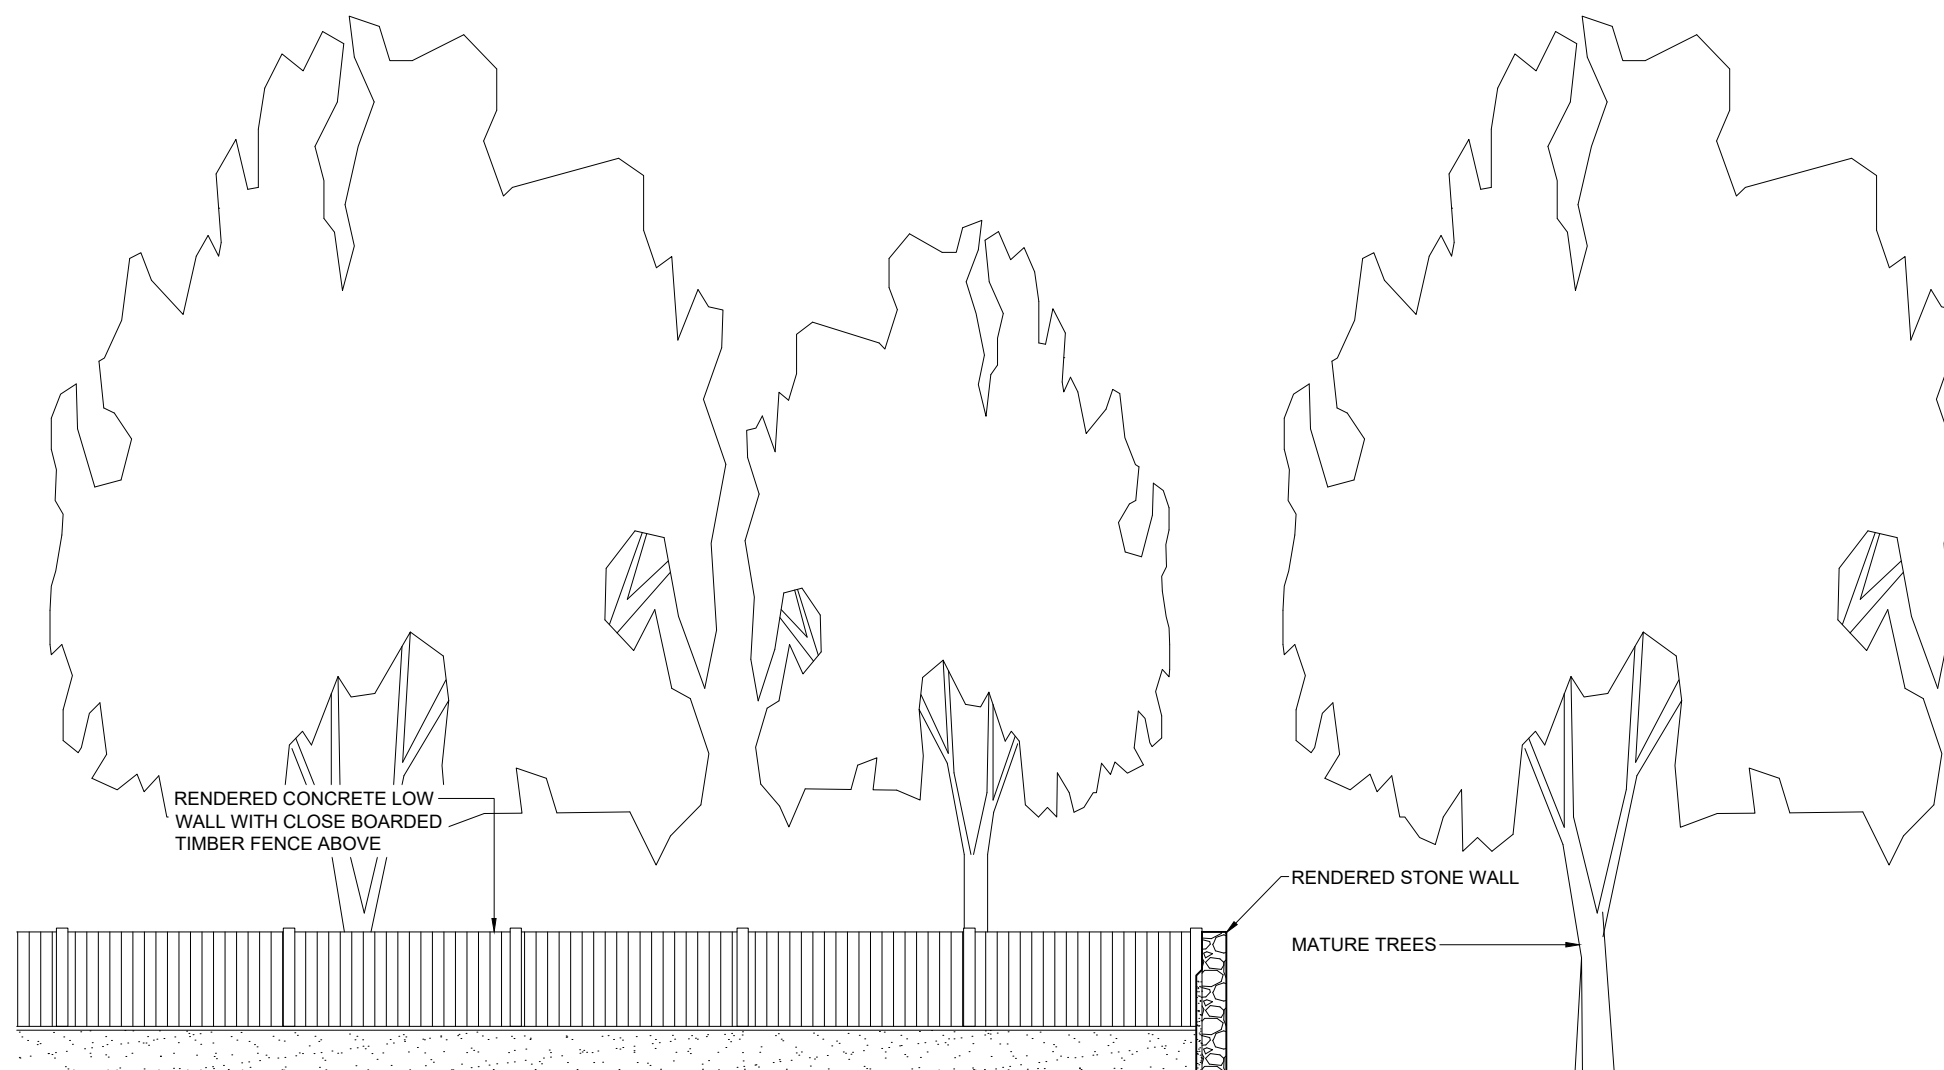

NOTES

PROJ No				
PROJ No				
PROJ No				
PROJ No				
PROJ No	N/A			
1	FIRST ISSUE	07/05/20	KML	IM
ISS	REVISION	DATE	DRN	APP

Crawley Court, Winchester, Hampshire, SO21 2QA
Tel. 01962 823434, Fax. 01962 822378

SITE No **307251**
ST PETER PORT MOUNT DURAND
CAR PARK BETWEEN 32 & 36 MOUNT DURAND
MOUNT DURAND
ST PETER PORT
GUERNSEY
GY1 1DZ

NGR

OS GRID

TITLE
ELEVATION
EXISTING
SOUTH WEST

SCALE 1:100

DRAWN	KML	01/05/20
APPROVED	IM	07/05/20

DRG No.	Sheet 1 of 1	Rev
307251-00-002-MD001		1