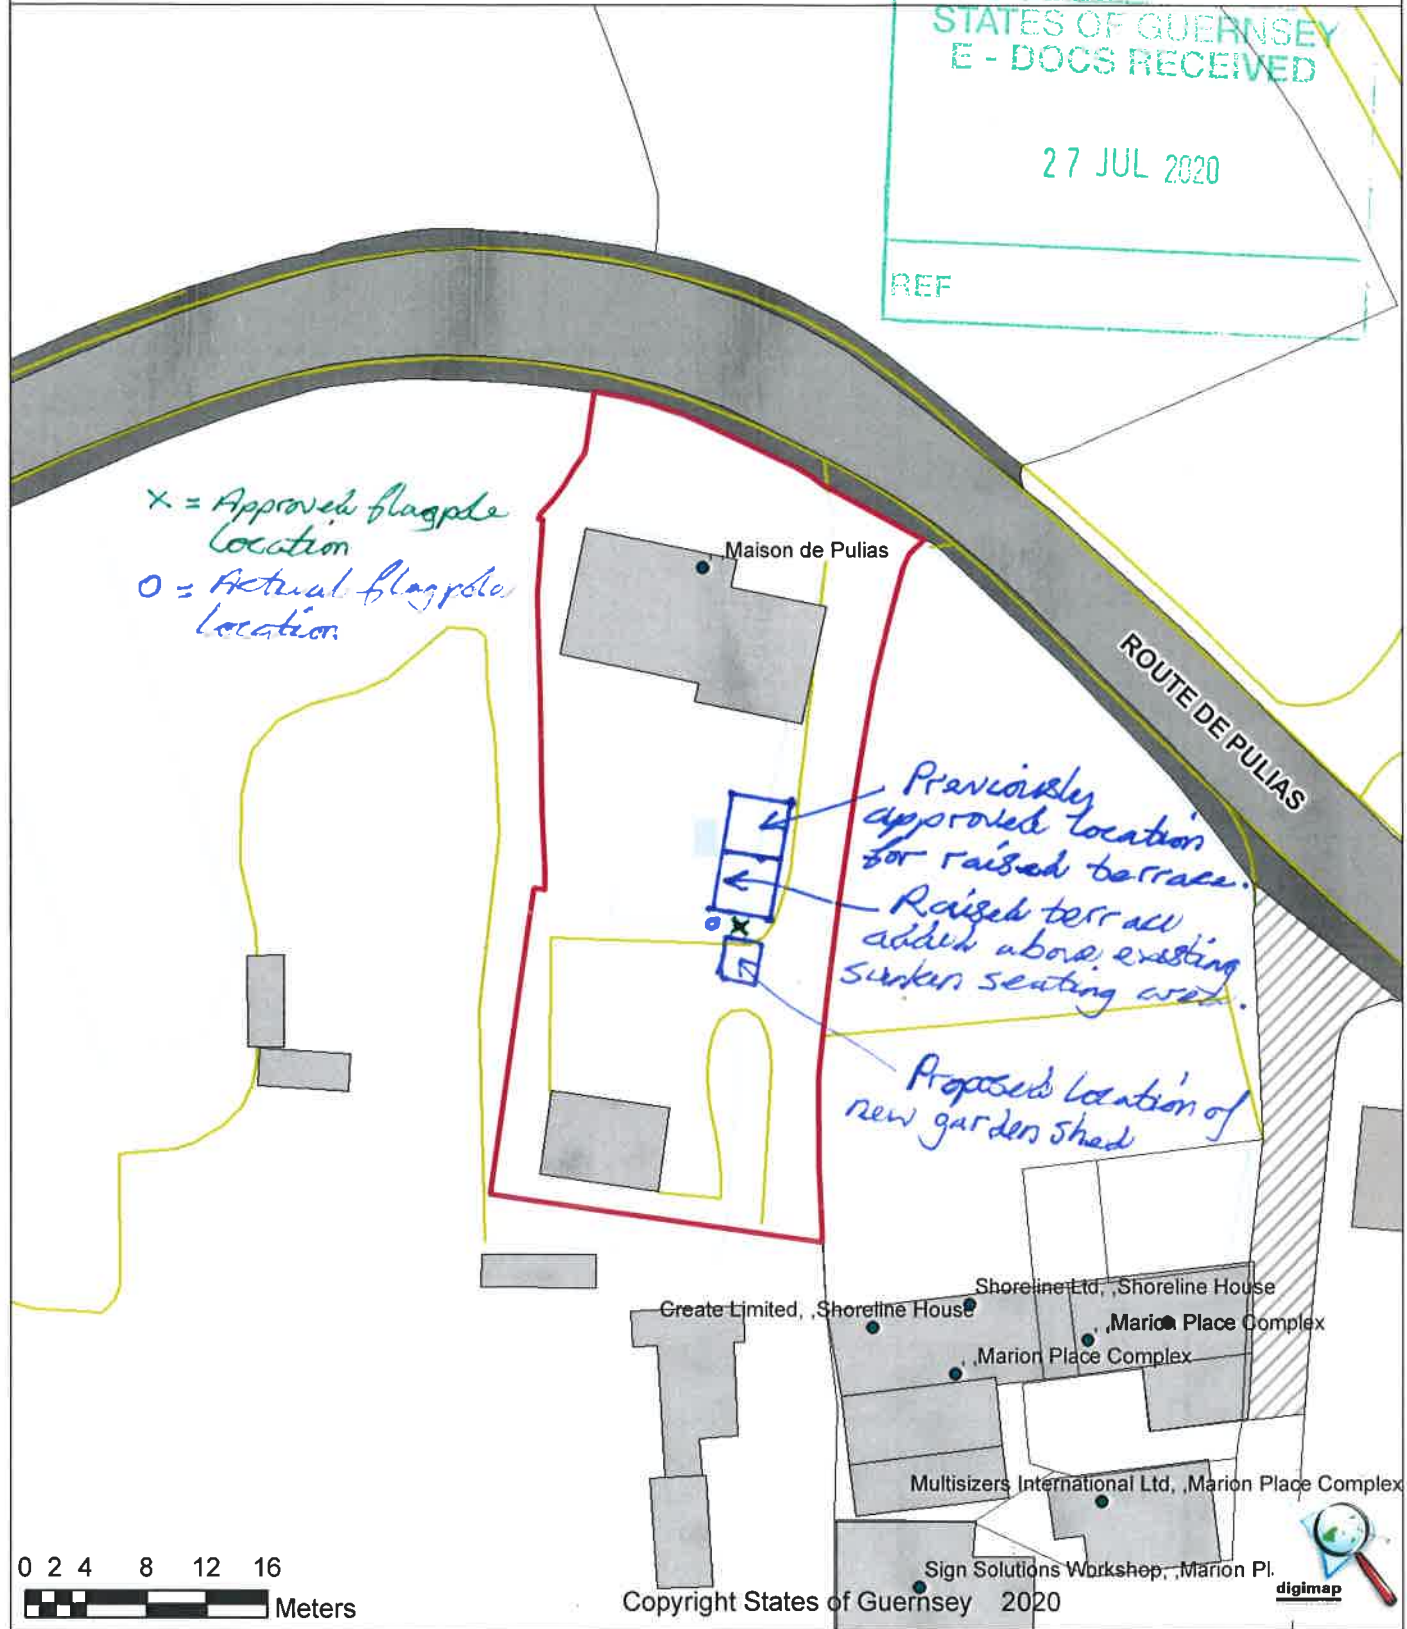

STATES OF GUERNSEY
E - DOCS RECEIVED
27 JUL 2020
REF

x = Approved flagpole location
o = Actual flagpole location

0 2 4 8 12 16
Meters

Copyright States of Guernsey 2020

Maison de Pulias
Route De Pulias
St. Sampson
GUERNSEY
GY2 4TE

Applicants Name :
NB Please indicate any amendments required to the address shown :-

Scale 1:500

NB. The details on this plan are illustrative, not defined. The coloured boundary illustrated above does not necessarily indicate the extent of the property or curtilage