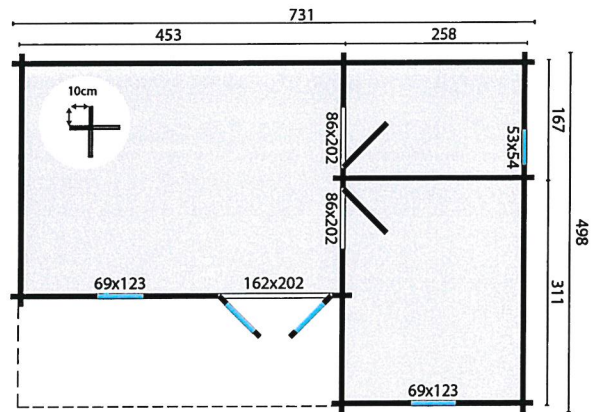

STATES OF GUERNSEY
E-DOCS RECEIVED

20 AUG 2020

40.7316

Ollie

REF

All sizes are approximate and in cm

25,5+6,2m²

28mm

63,0m³

70mm

39,6m²

3-6-3mm

1400/1350kg
1400/250kg
 600x114x66cm
600x114x60cm
600x114x58cm
200x90x73cm