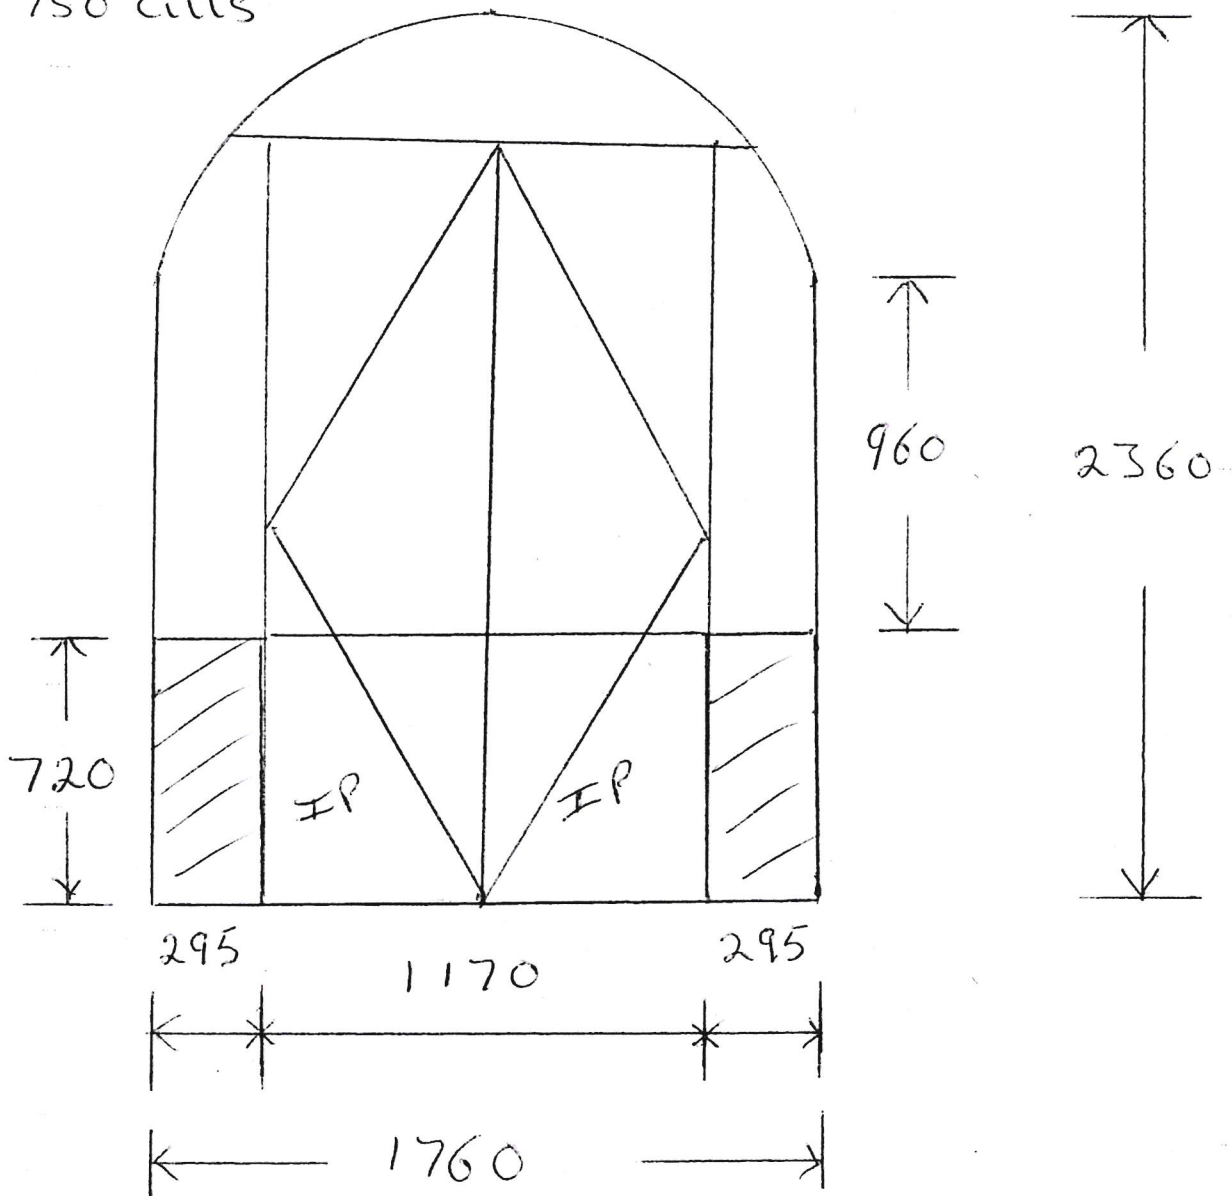

STUART HORSEPOOL

CONSERVATORIES • POOL ENCLOSURES
GREENHOUSES • WINDOWS • DOORS

STATES OF GUERNSEY
E - DOCS RECEIVED

25 AUG 2020

REF

White PVC Door & Frames
clear glass
Half glazed doors - open in
150 cills