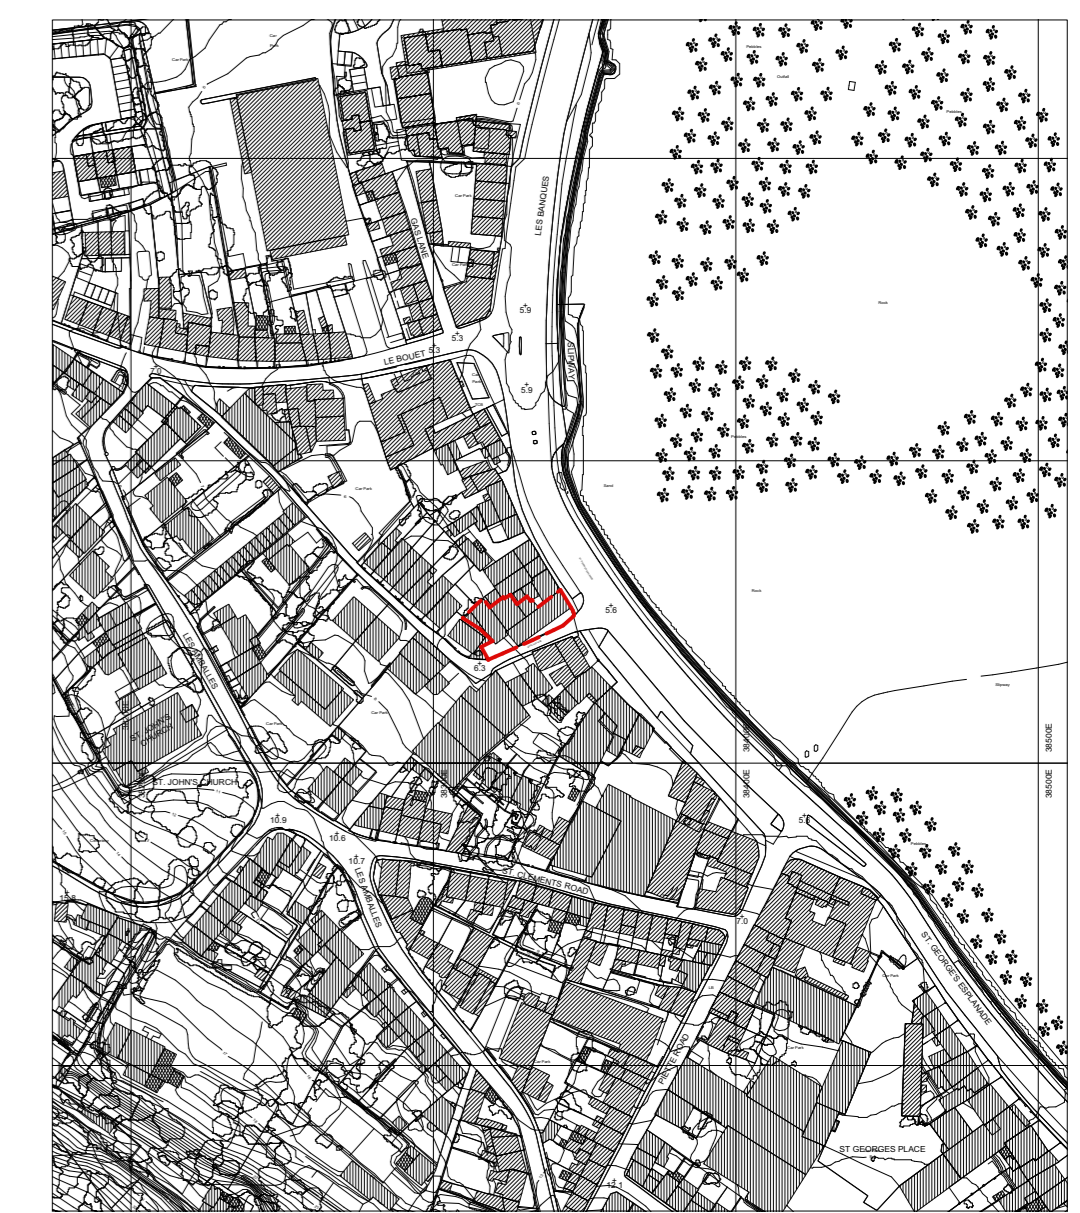

Block Plan

COPYRIGHT
THE COPYRIGHT OF THIS DRAWING IS THE PROPERTY OF DUNNELL ROBERTSON PARTNERSHIP LIMITED.

DIMENSIONS
ALL DIMENSIONS WHERE APPLICABLE TO BE CHECKED ON SITE PRIOR TO WORKS COMMENCING.

REVISION

LETTER	DATE	DESCRIPTION	DRAWN

Site Location Plan Scale 1:2500

Status	Measured Survey	Drawing Size	A1
Project	Tre Otto, 40 St Georges Esplanade, St Peter Port		
Client	China Red Group Ltd.		
Drawing	Survey Block Plan		
Scale	1:100	Drawn	HB
		Date	Sept 20
		No. 1 Jubilee Terrace South Esplanade St. Peter Port Guernsey GY1 1AH T. 01481 727738	
CHARTERED ARCHITECTS		CHARTERED SURVEYORS	
CHARTERED ARCHITECTS		INTERIOR DESIGNERS	
Drawing Number	3003-SV-01		Revision