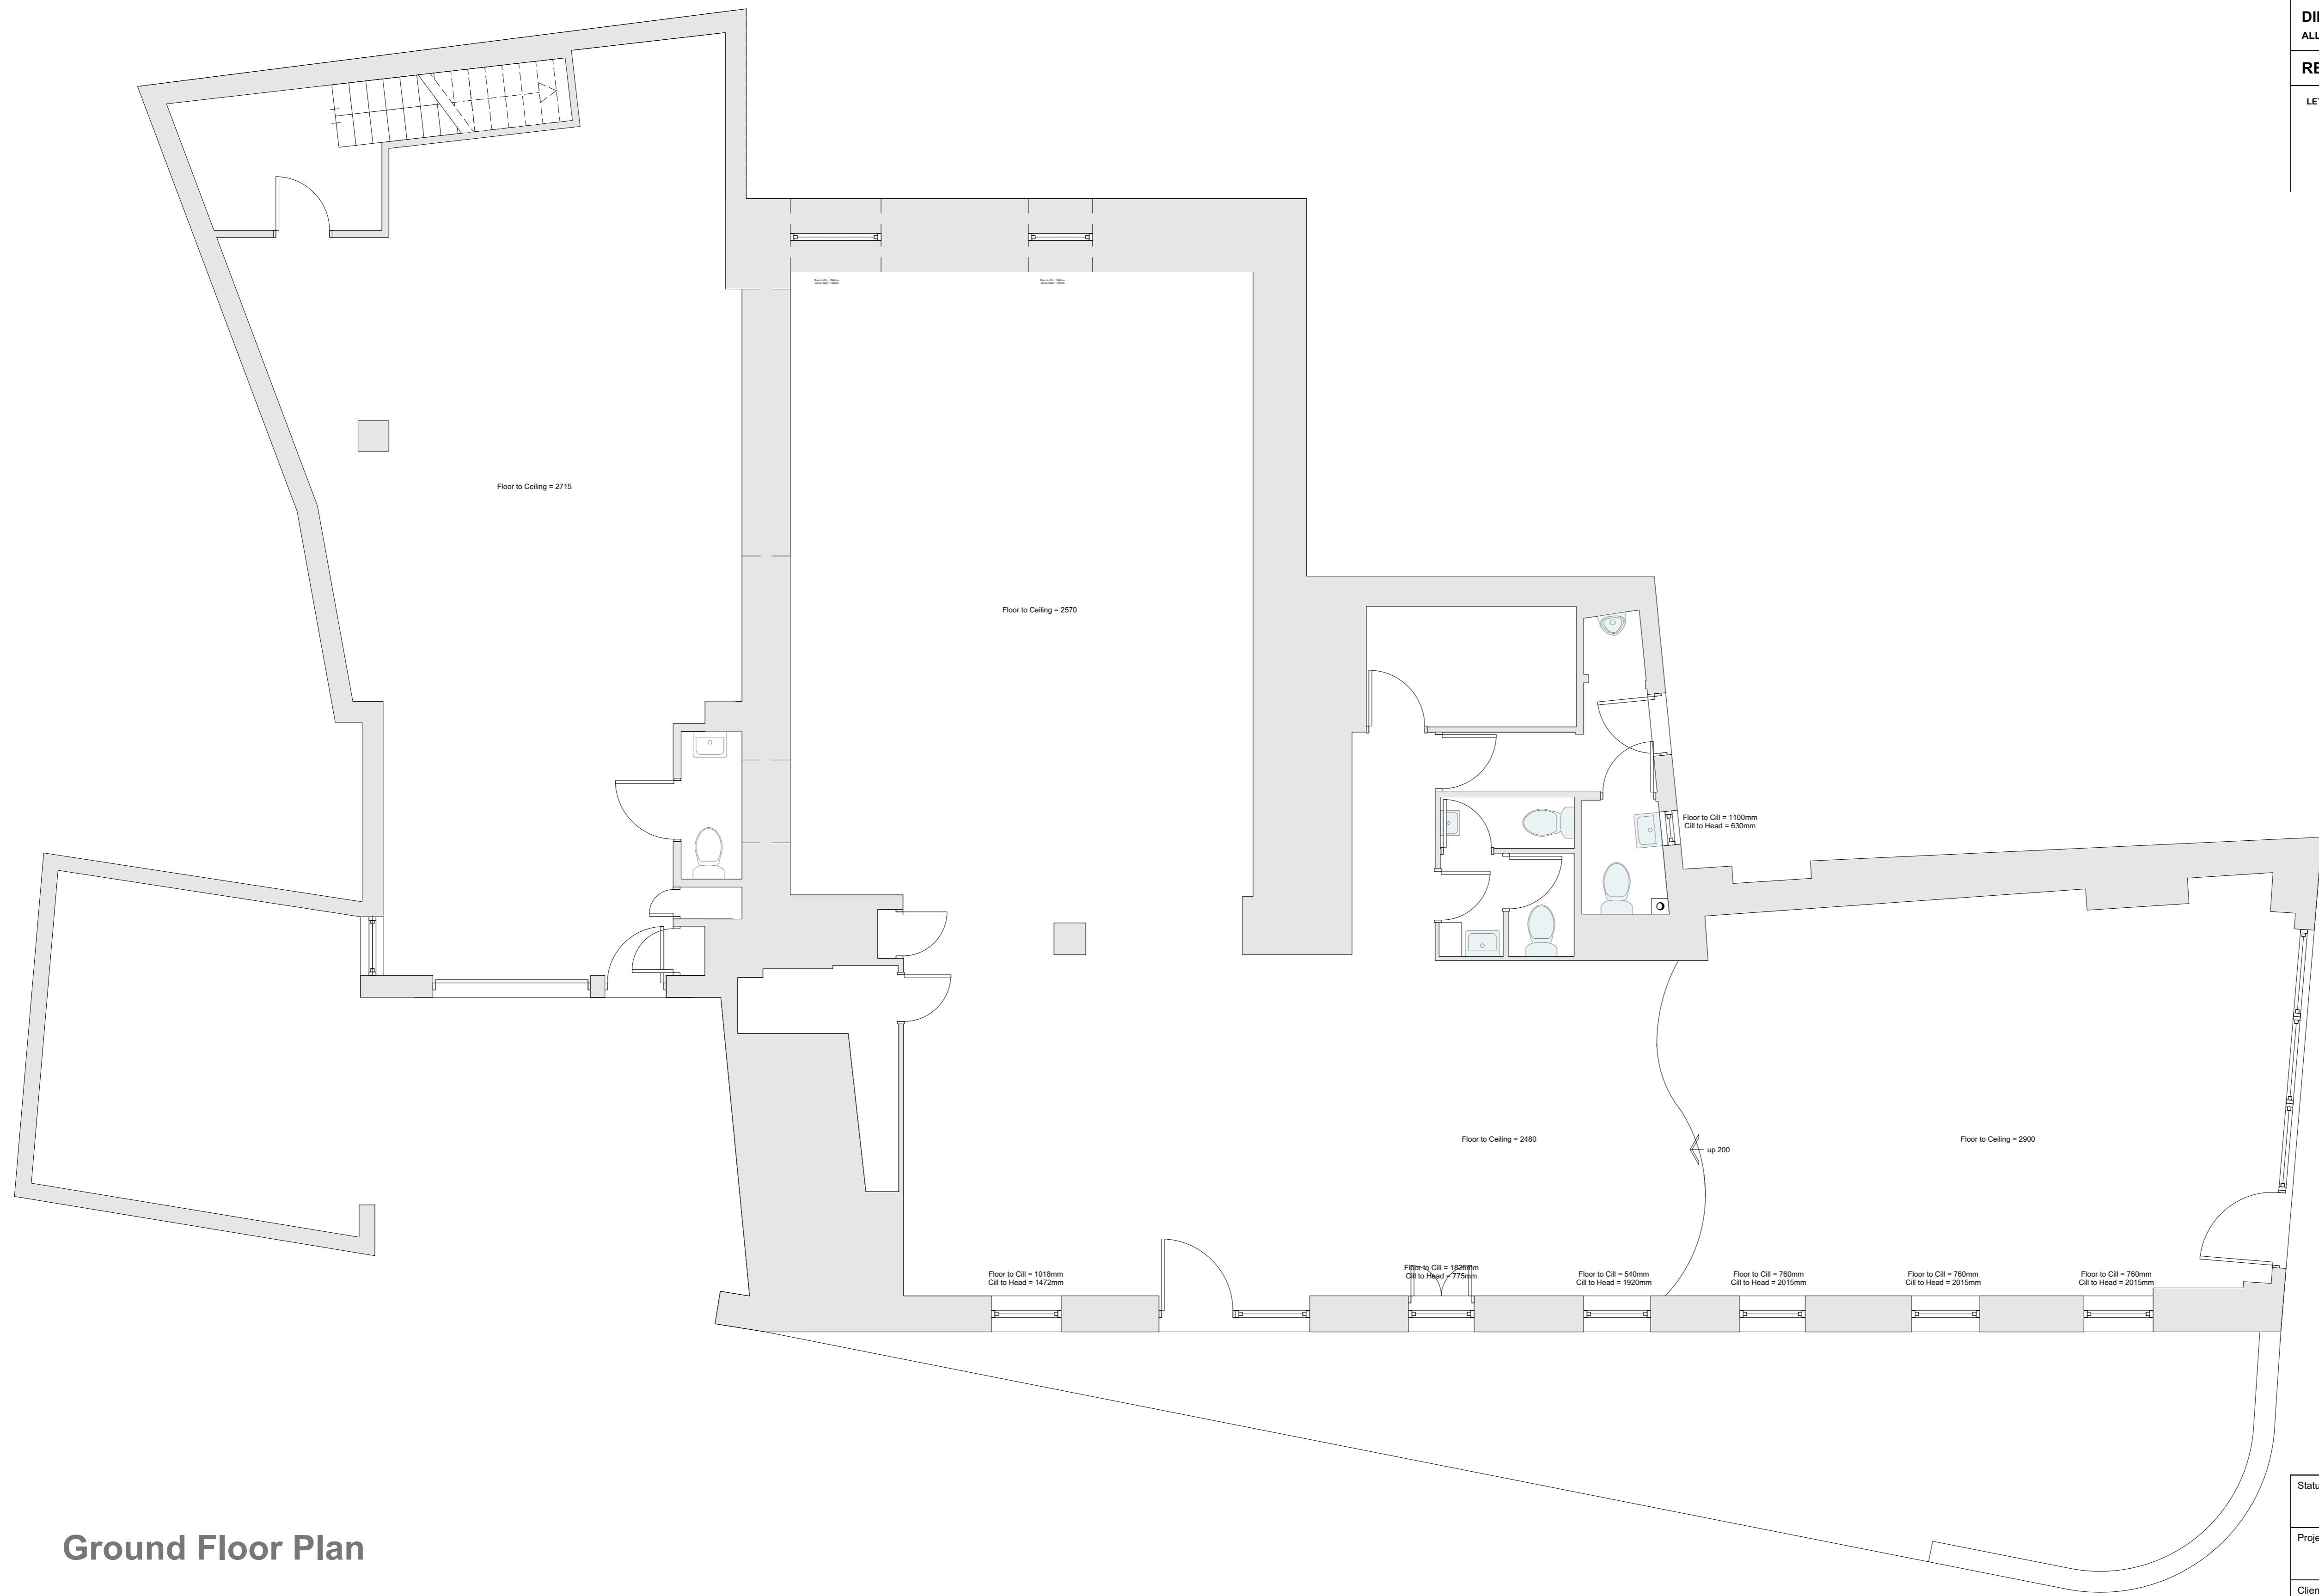

Block Plan

COPYRIGHT
THE COPYRIGHT OF THIS DRAWING IS THE PROPERTY OF DUNNELL ROBERTSON PARTNERSHIP LIMITED.

DIMENSIONS
ALL DIMENSIONS WHERE APPLICABLE TO BE CHECKED ON SITE PRIOR TO WORKS COMMENCING.

REVISION

LETTER	DATE	DESCRIPTION	DRAWN

Site Location Plan Scale 1:2500

Status	Measured Survey	Drawing Size	A1
Project	Tre Otto, 40 St Georges Esplanade, St Peter Port		
Client	China Red Group Ltd.		
Drawing	Survey Block Plan		
Scale	1:100	Drawn	HB
		Date	Sept 20
		No. 1 Jubilee Terrace South Esplanade St. Peter Port Guernsey GY1 1AH T. 01481 727738	
CHARTERED ARCHITECTS		CHARTERED SURVEYORS	
CHARTERED ARCHITECTS		INTERIOR DESIGNERS	
Drawing Number	3003-SV-01		Revision

Ground Floor Plan

COPYRIGHT
THE COPYRIGHT OF THIS DRAWING IS THE PROPERTY OF DUNNELL ROBERTSON PARTNERSHIP LIMITED.

DIMENSIONS
ALL DIMENSIONS WHERE APPLICABLE TO BE CHECKED ON SITE PRIOR TO WORKS COMMENCING.

REVISION			
LETTER	DATE	DESCRIPTION	DRAWN

Status	Measured Survey	Drawing Size	A1
Project	Tre Otto, 40 St Georges Esplanade, St Peter Port		
Client	China Red Group Ltd.		
Drawing	Ground Floor Plan		
Scale	1:50	Drawn	HB
Date	July 20		
		No. 1 Jubilee Terrace South Esplanade St. Peter Port Guernsey GY1 1AH T. 01481 727738	
CHARTERED ARCHITECTS		CHARTERED SURVEYORS	
CHARTERED ARCHITECTS		INTERIOR DESIGNERS	
Drawing Number	3003-SV-02		Revision