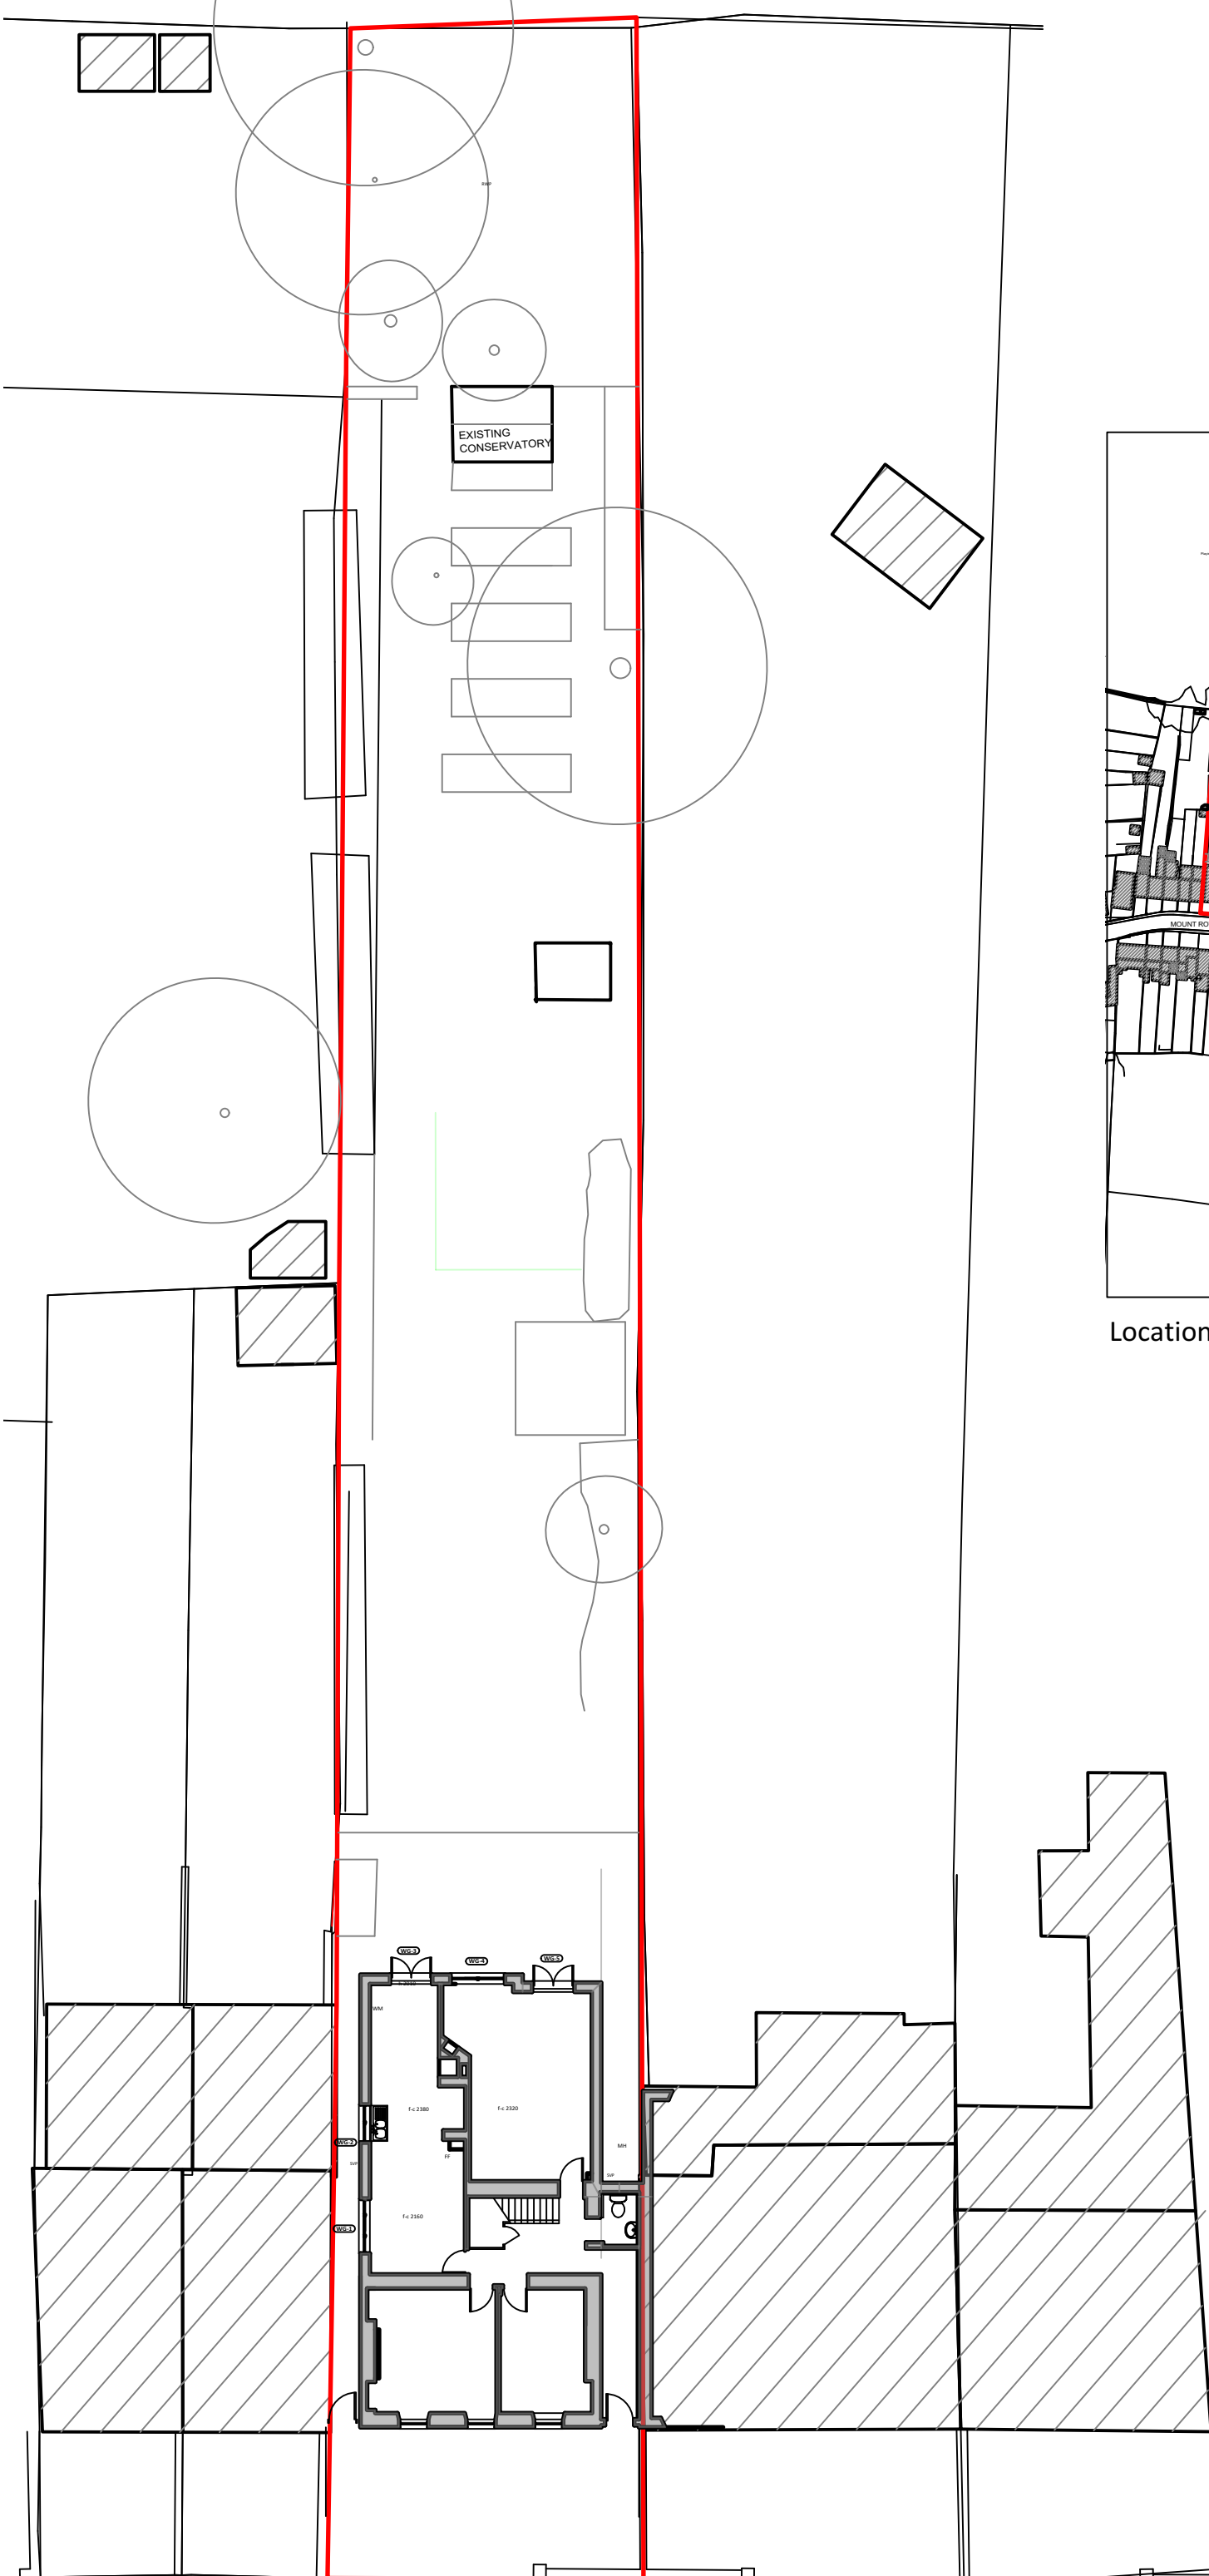

North

Location Plan

Scale: 1/2500

Address:

50 Mount Row,
St Peter Port, GY11NT

Project Name:

Proposed Shed

Drawing Name:

Existing Location Plan
& Block Plan

Scale:

1/2500 & 1/200 @ A3

Date:

October 2020

Drawing No:

A1