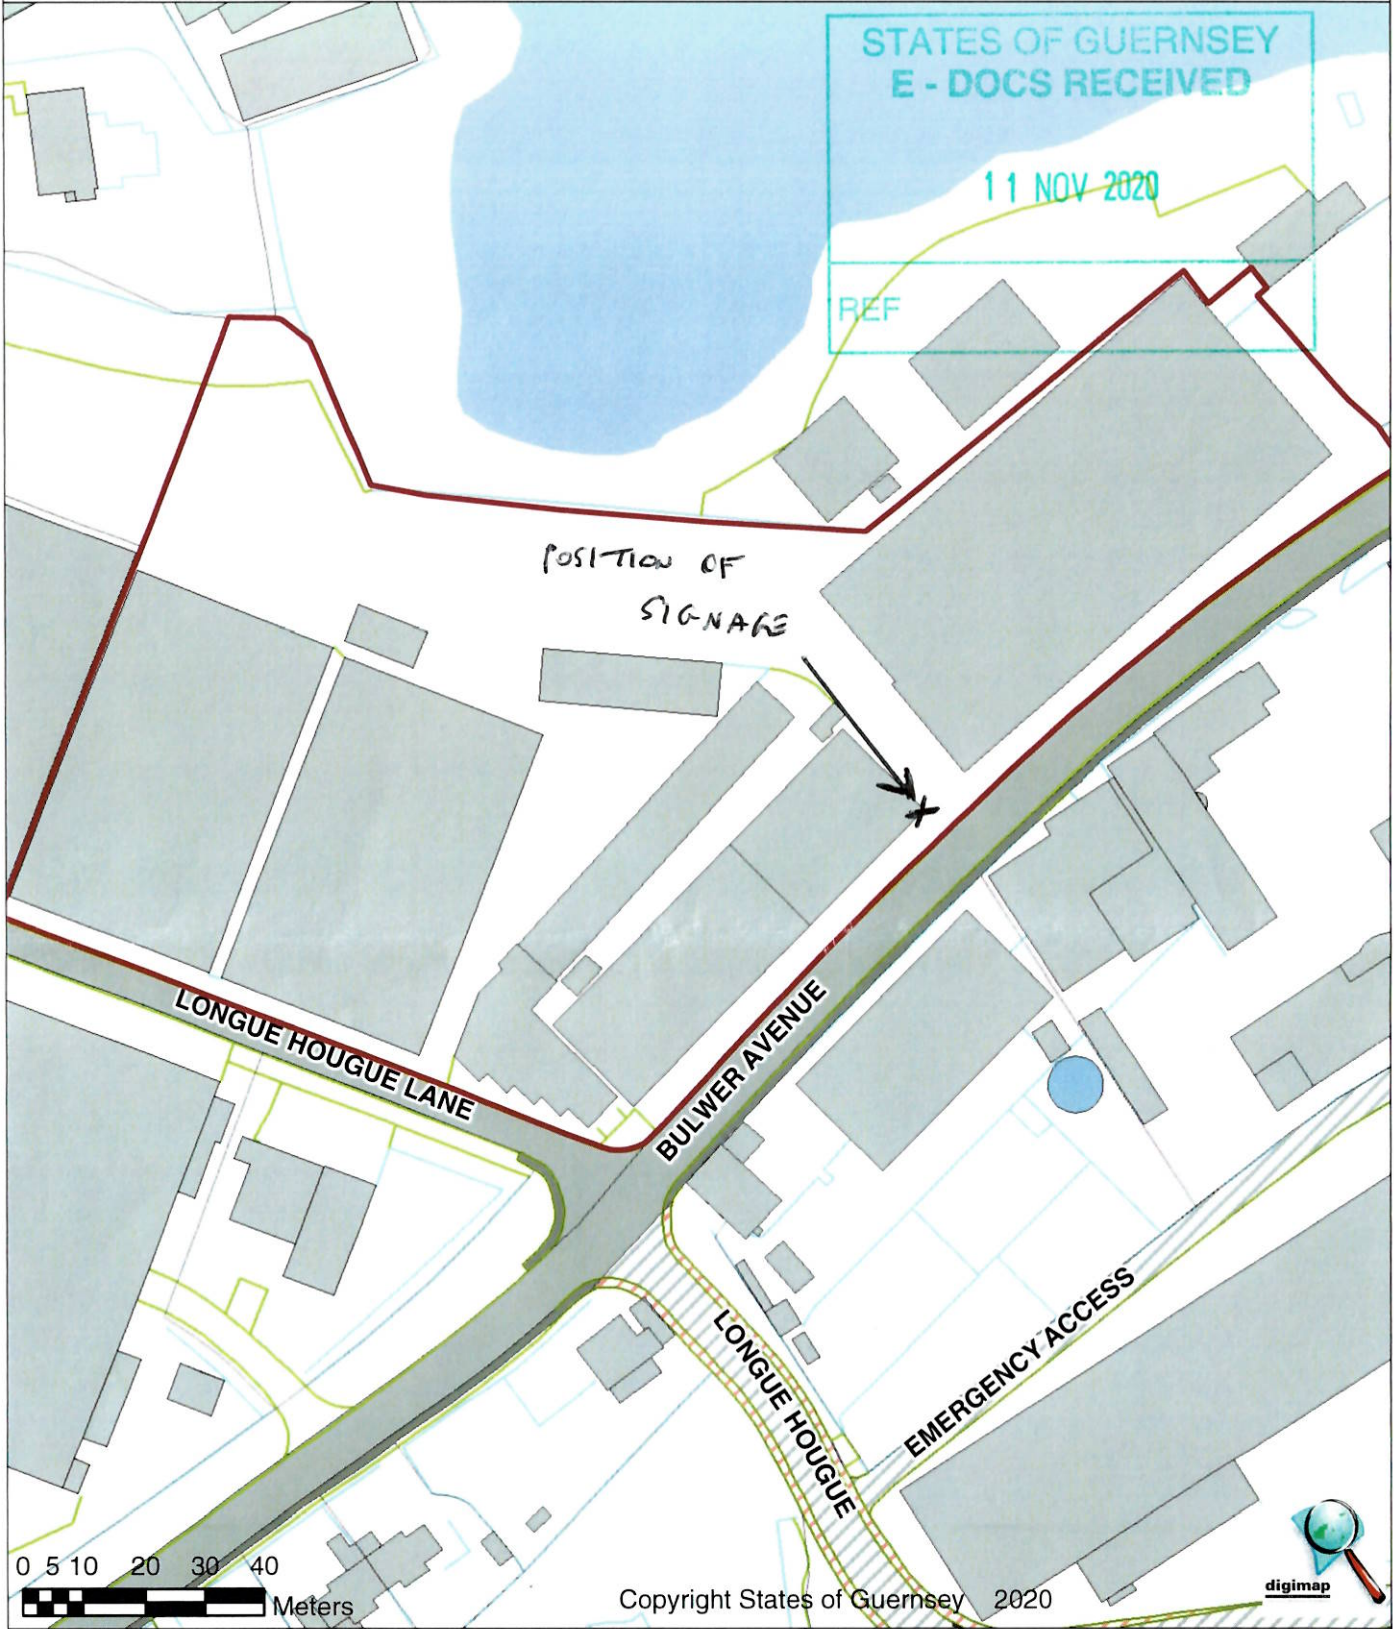

LONGUE HOUGUE LANE
ST. SAMPSON
GUERNSEY
GY1 3EE

Applicants Name : FENNY SPEED (GUERNSEY) LTD
NB Please indicate any amendments required to the address shown :-

Scale 1:2,500

THE SITE SHOWN IN RED IS OWNED BY OUR
LAND LAD - JTD NORMAN LTD

NB. The details on this plan are illustrative, not defined. The coloured boundary illustrated above does not necessarily indicate the extent of the property or curtilage.

LONGUE HOUGUE LANE
ST. SAMPSON
GUERNSEY
GY1 3EE

Applicants Name :..... FENN SPEED (GUERNSEY) LTD
NB Please indicate any amendments required to the address shown :-

Scale 1:1,250

NB. The details on this plan are illustrative, not defined. The coloured boundary illustrated above does not necessarily indicate the extent of the property or curtilage.