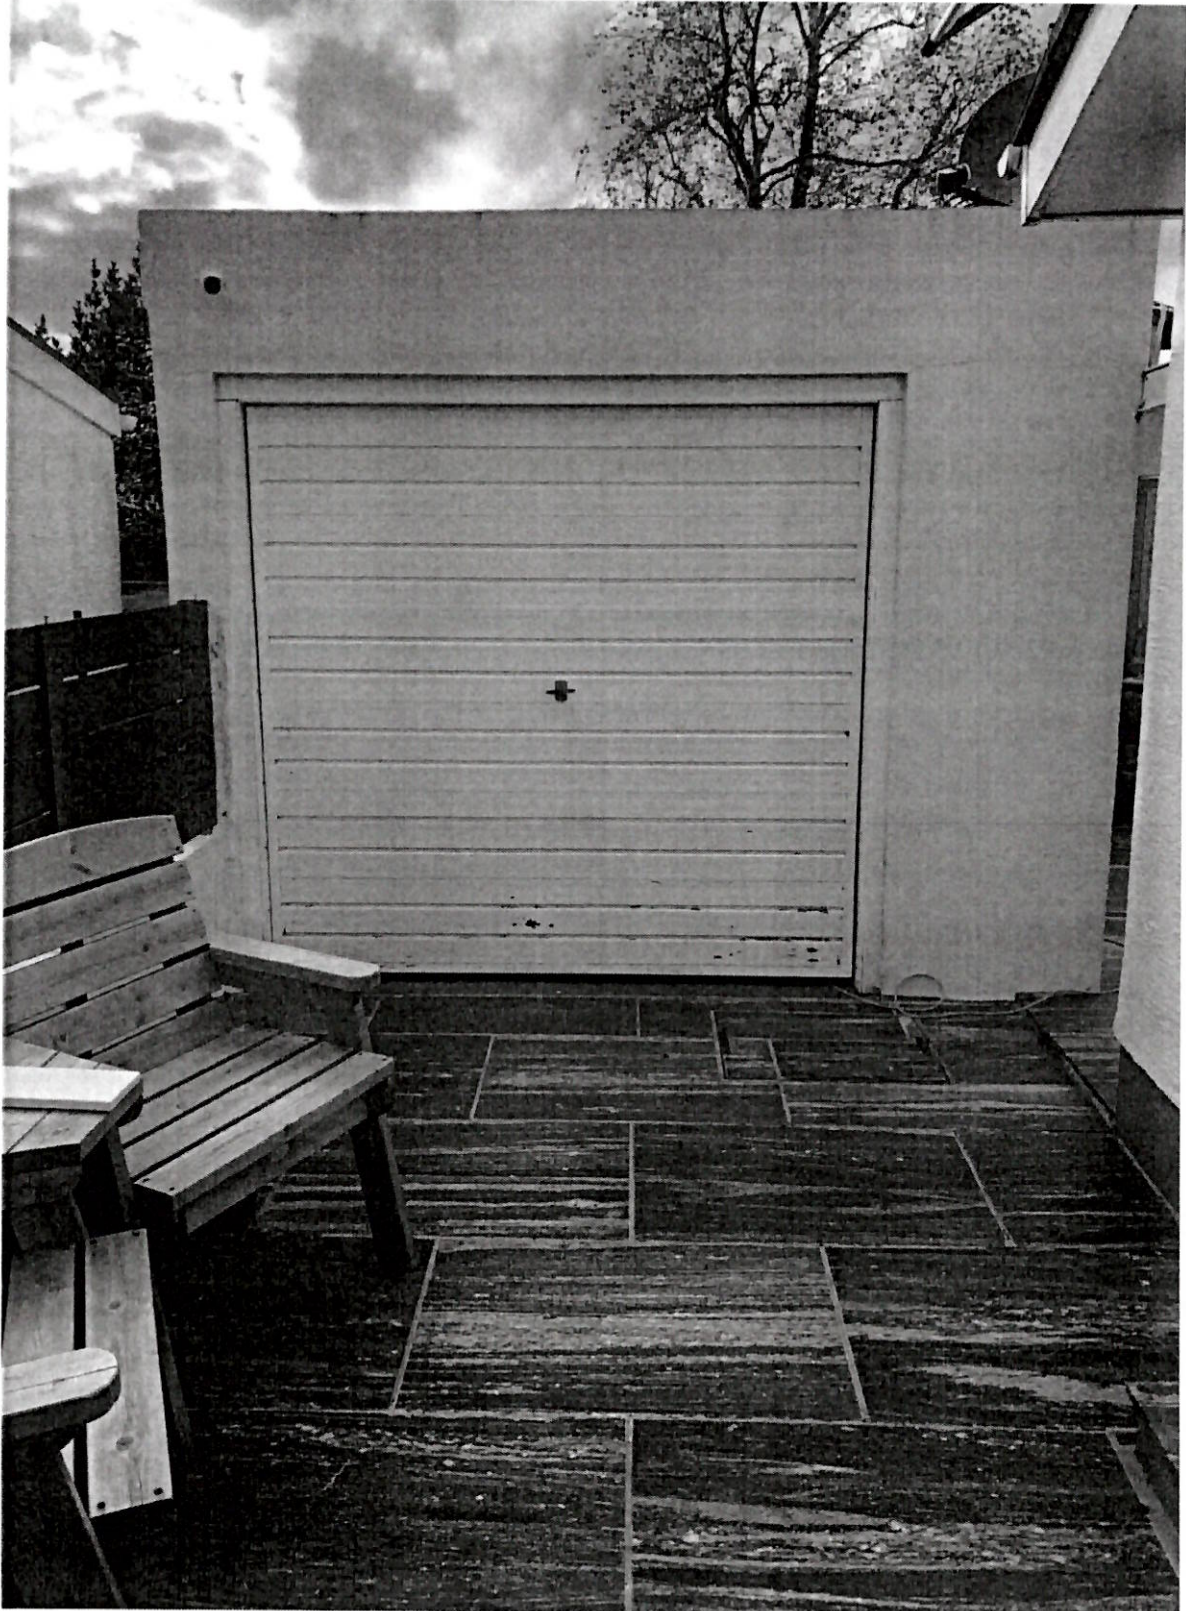

28 OCT 2020

Application to replace canopy garage door with double doors in uPVC at,
Whispers, Ruelle De La Tour, Castel, GY5 7TP

REF

The garage door is 16.5 metres from the road. I have attached photos of the existing door. A