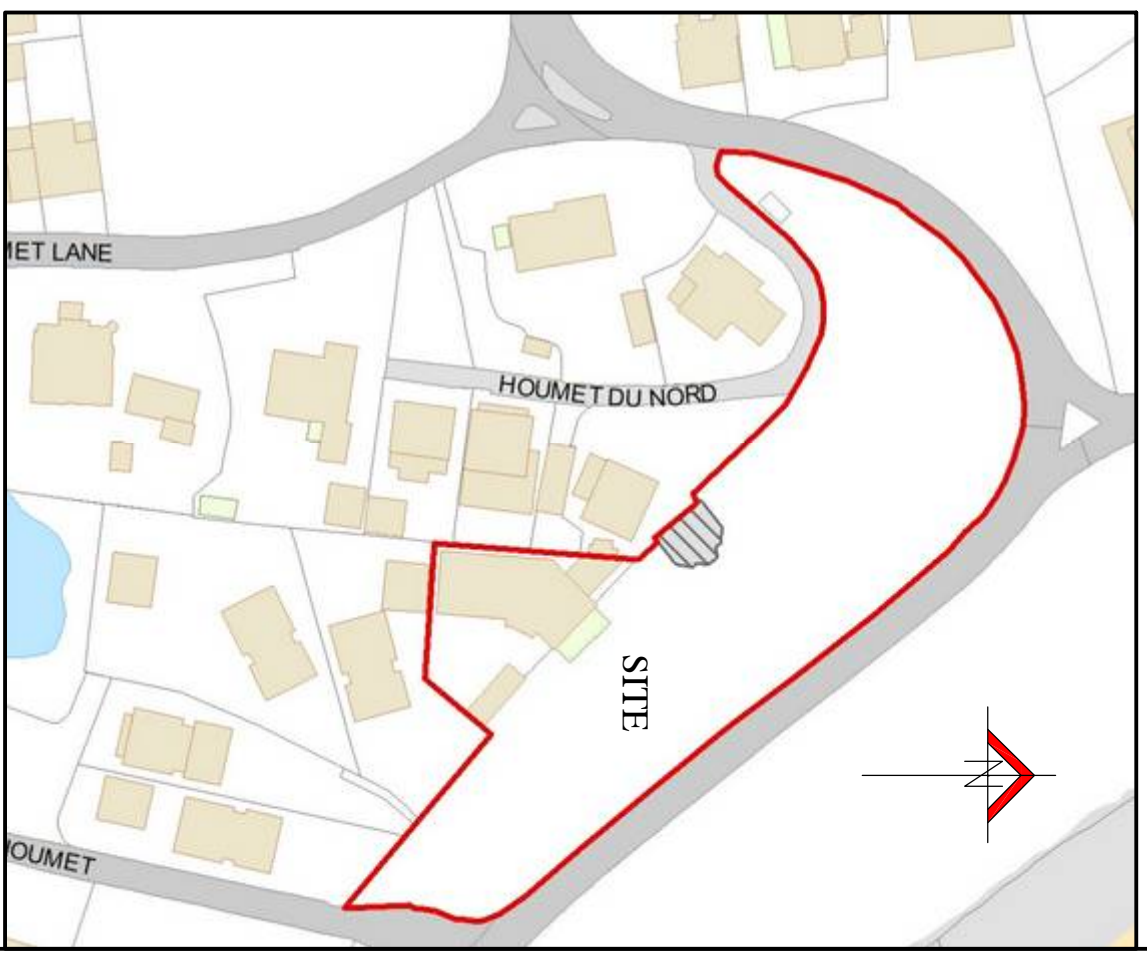

AMENDMENTS

proposed cold store

BLOCK PLAN scale 1/500

proposed decking seating area

proposed bin store

proposed resin-bonded gravel area

SITE LOCATION PLAN
 Digimap ref: 370490
 Scale 1/1250

Project
 Proposed alterations
 at "Houmet Tavern"
 Route du Ploquerel,
 Valle,
 for
Liberation Group

Drawing
 Site location plans
 Scale
 as noted
 Date
 September 2020

Drawing No.
 2020 / 586 / 01