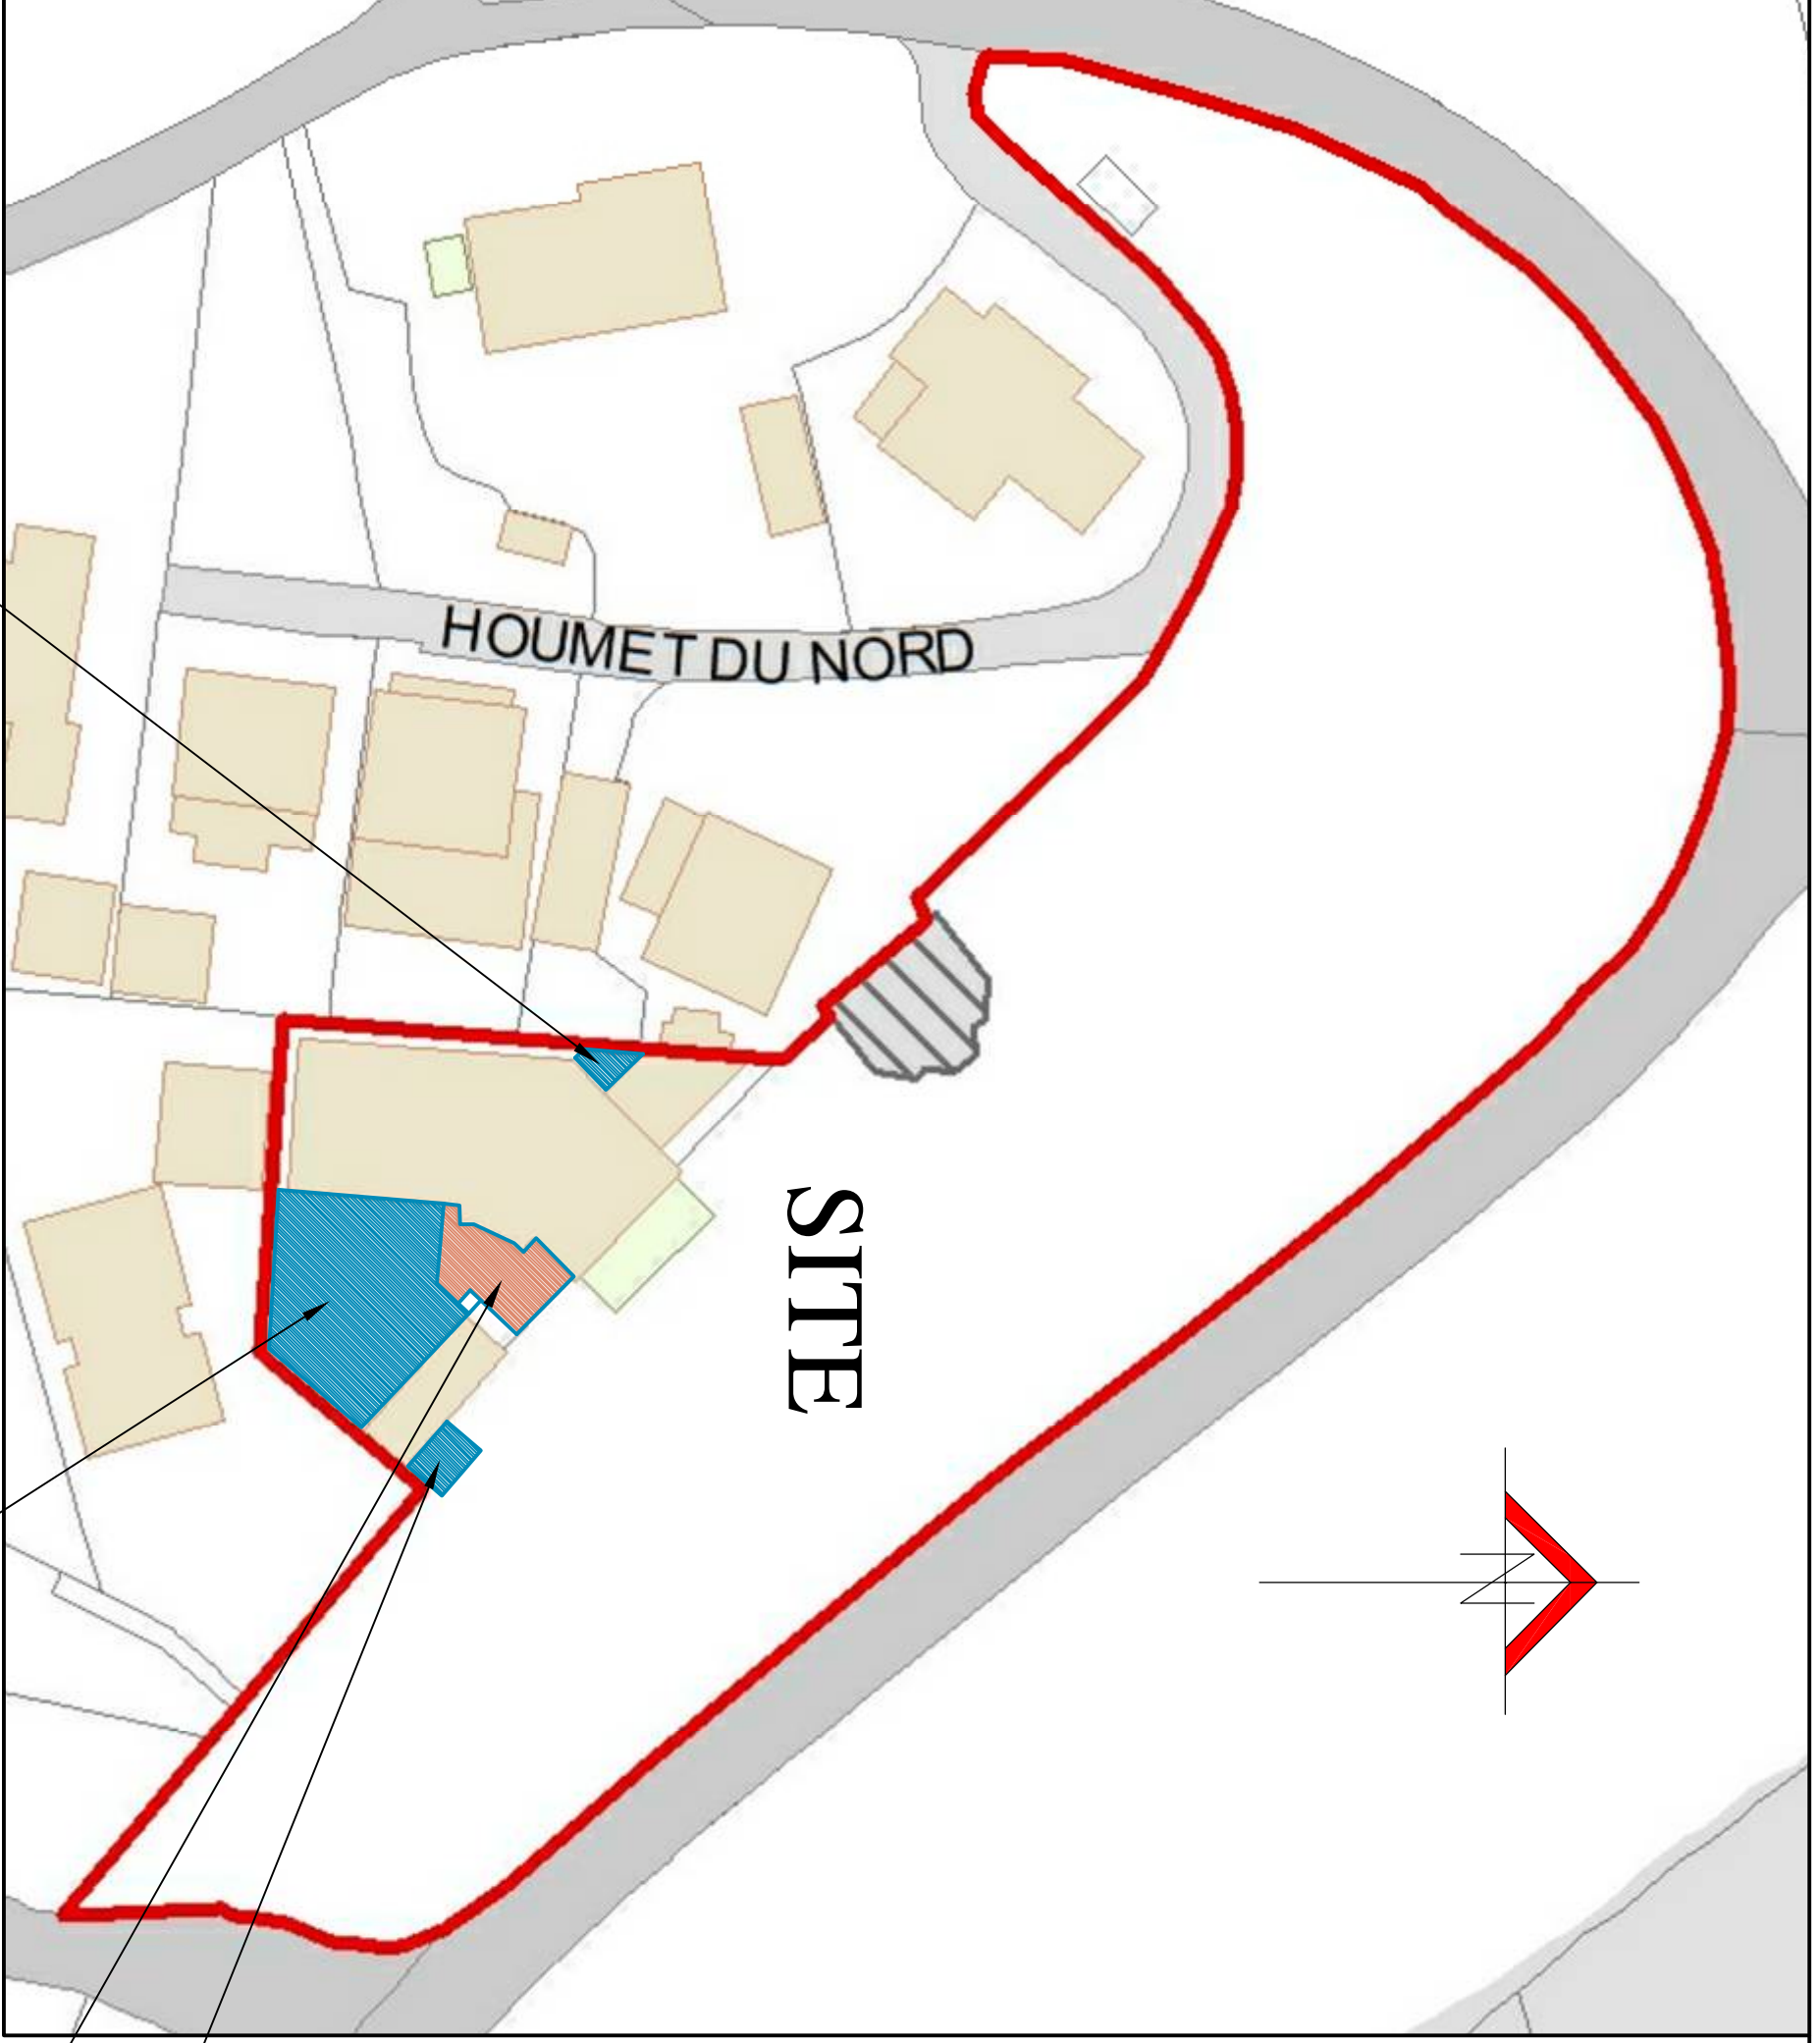

AMENDMENTS

proposed cold store

BLOCK PLAN scale 1/500

proposed decking seating area

proposed bin store

proposed resin-bonded gravel area

SITE LOCATION PLAN
 Digimap ref: 370490
 Scale 1/1250

Project
 Proposed alterations
 at "Houmet Tavern"
 Route du Ploquerel,
 Valle,
 for
Liberation Group

Drawing
 Site location plans
 Scale
 as noted
 Date
 September 2020

Drawing No.
 2020 / 586 / 01