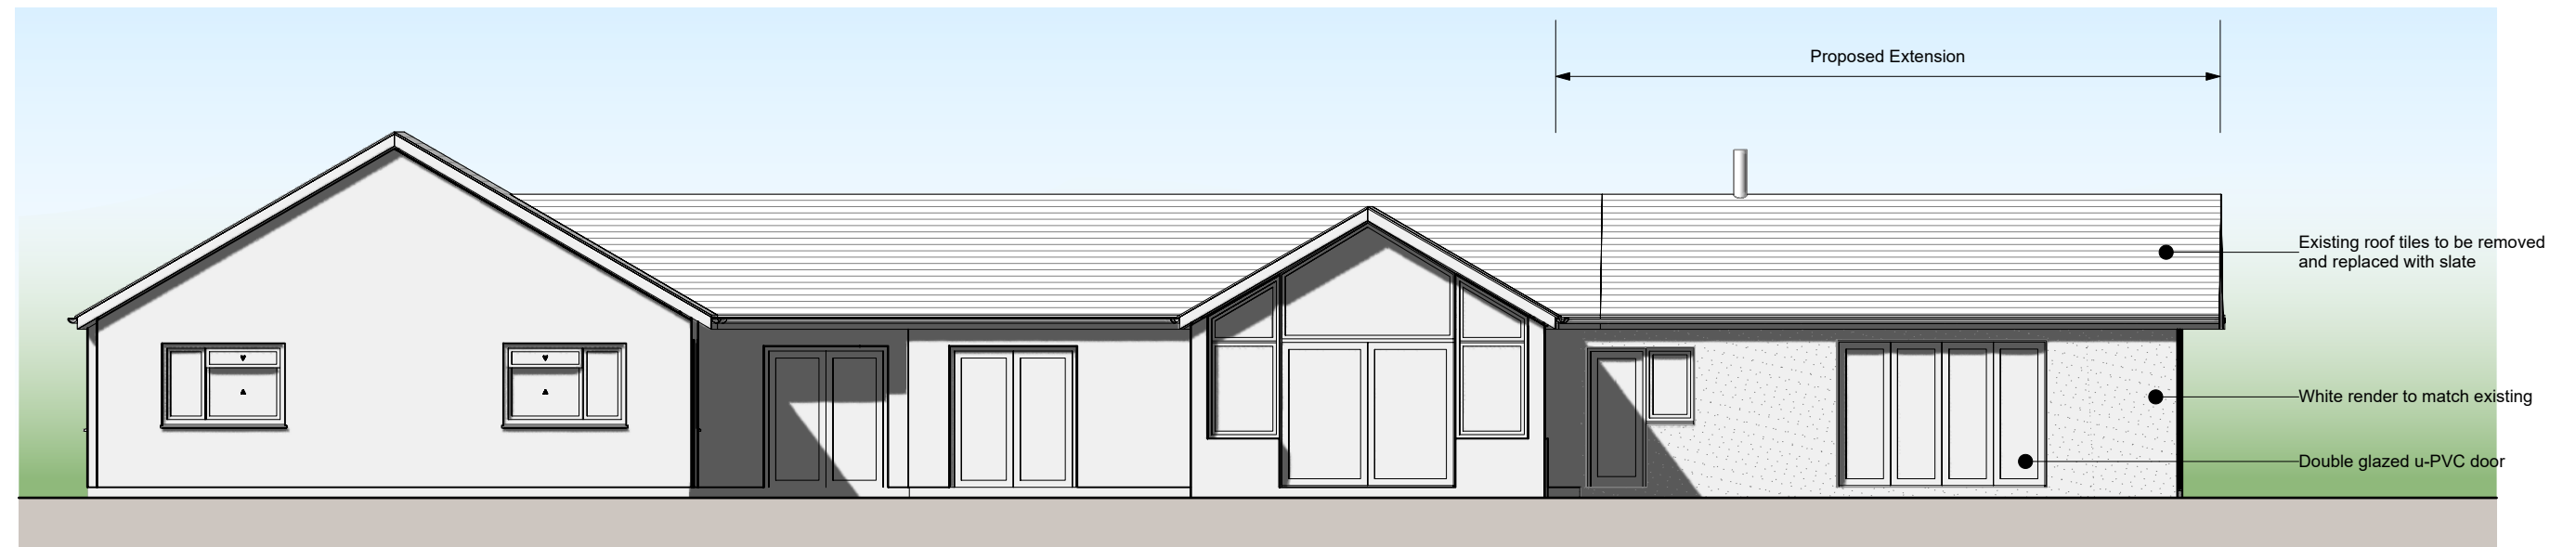

North Elevation

Scale 1:100

South Elevation

Scale 1:100

CHARTERED ARCHITECTS ■ CHARTERED SURVEYORS ■

No. 1 Jubilee Terrace
 South Esplanade
 St Peter Port
 Guernsey
 GY1 1AH
 contact@drp.co.gg
 01481 727738

Client
 MR & MRS D BARROW

Project
 Proposed extension to: Little Orchard
 Rue des Fosses, Forest, GY8 0JA

Scale
 1:100

Drawn
 MLS

Date
 Oct. 2020

Drawing Title
 Proposed: Elevations

Drawing Number
 2418 SK -03