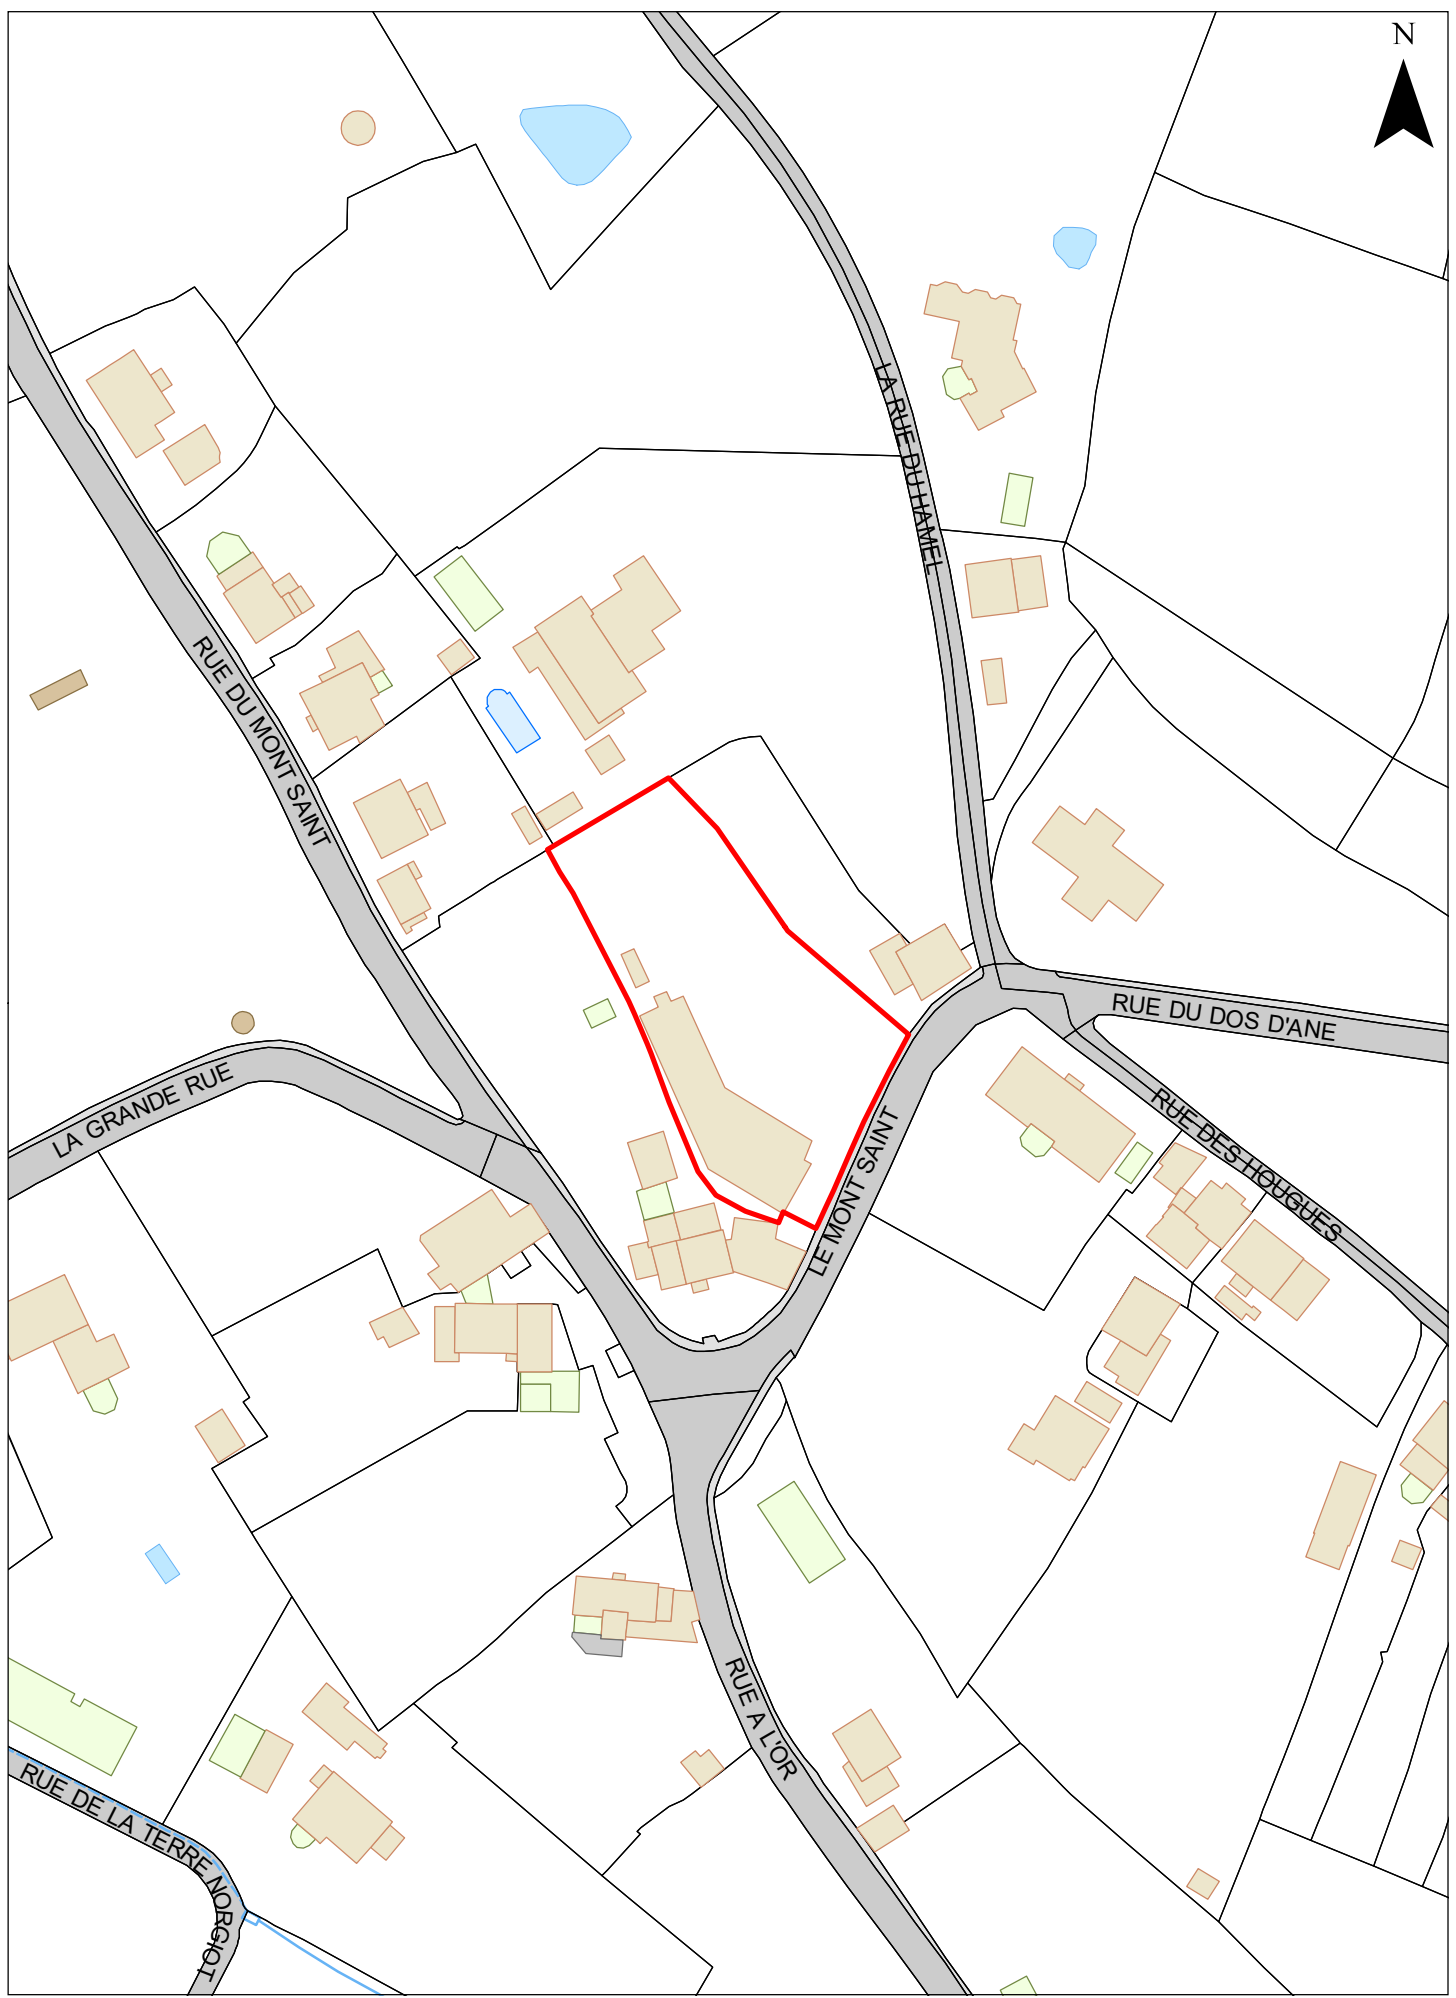

N

Scale 1:1,250

Le Mont Saint Garage
St Saviour, GY7 9XR

(c) States of Guernsey 2020