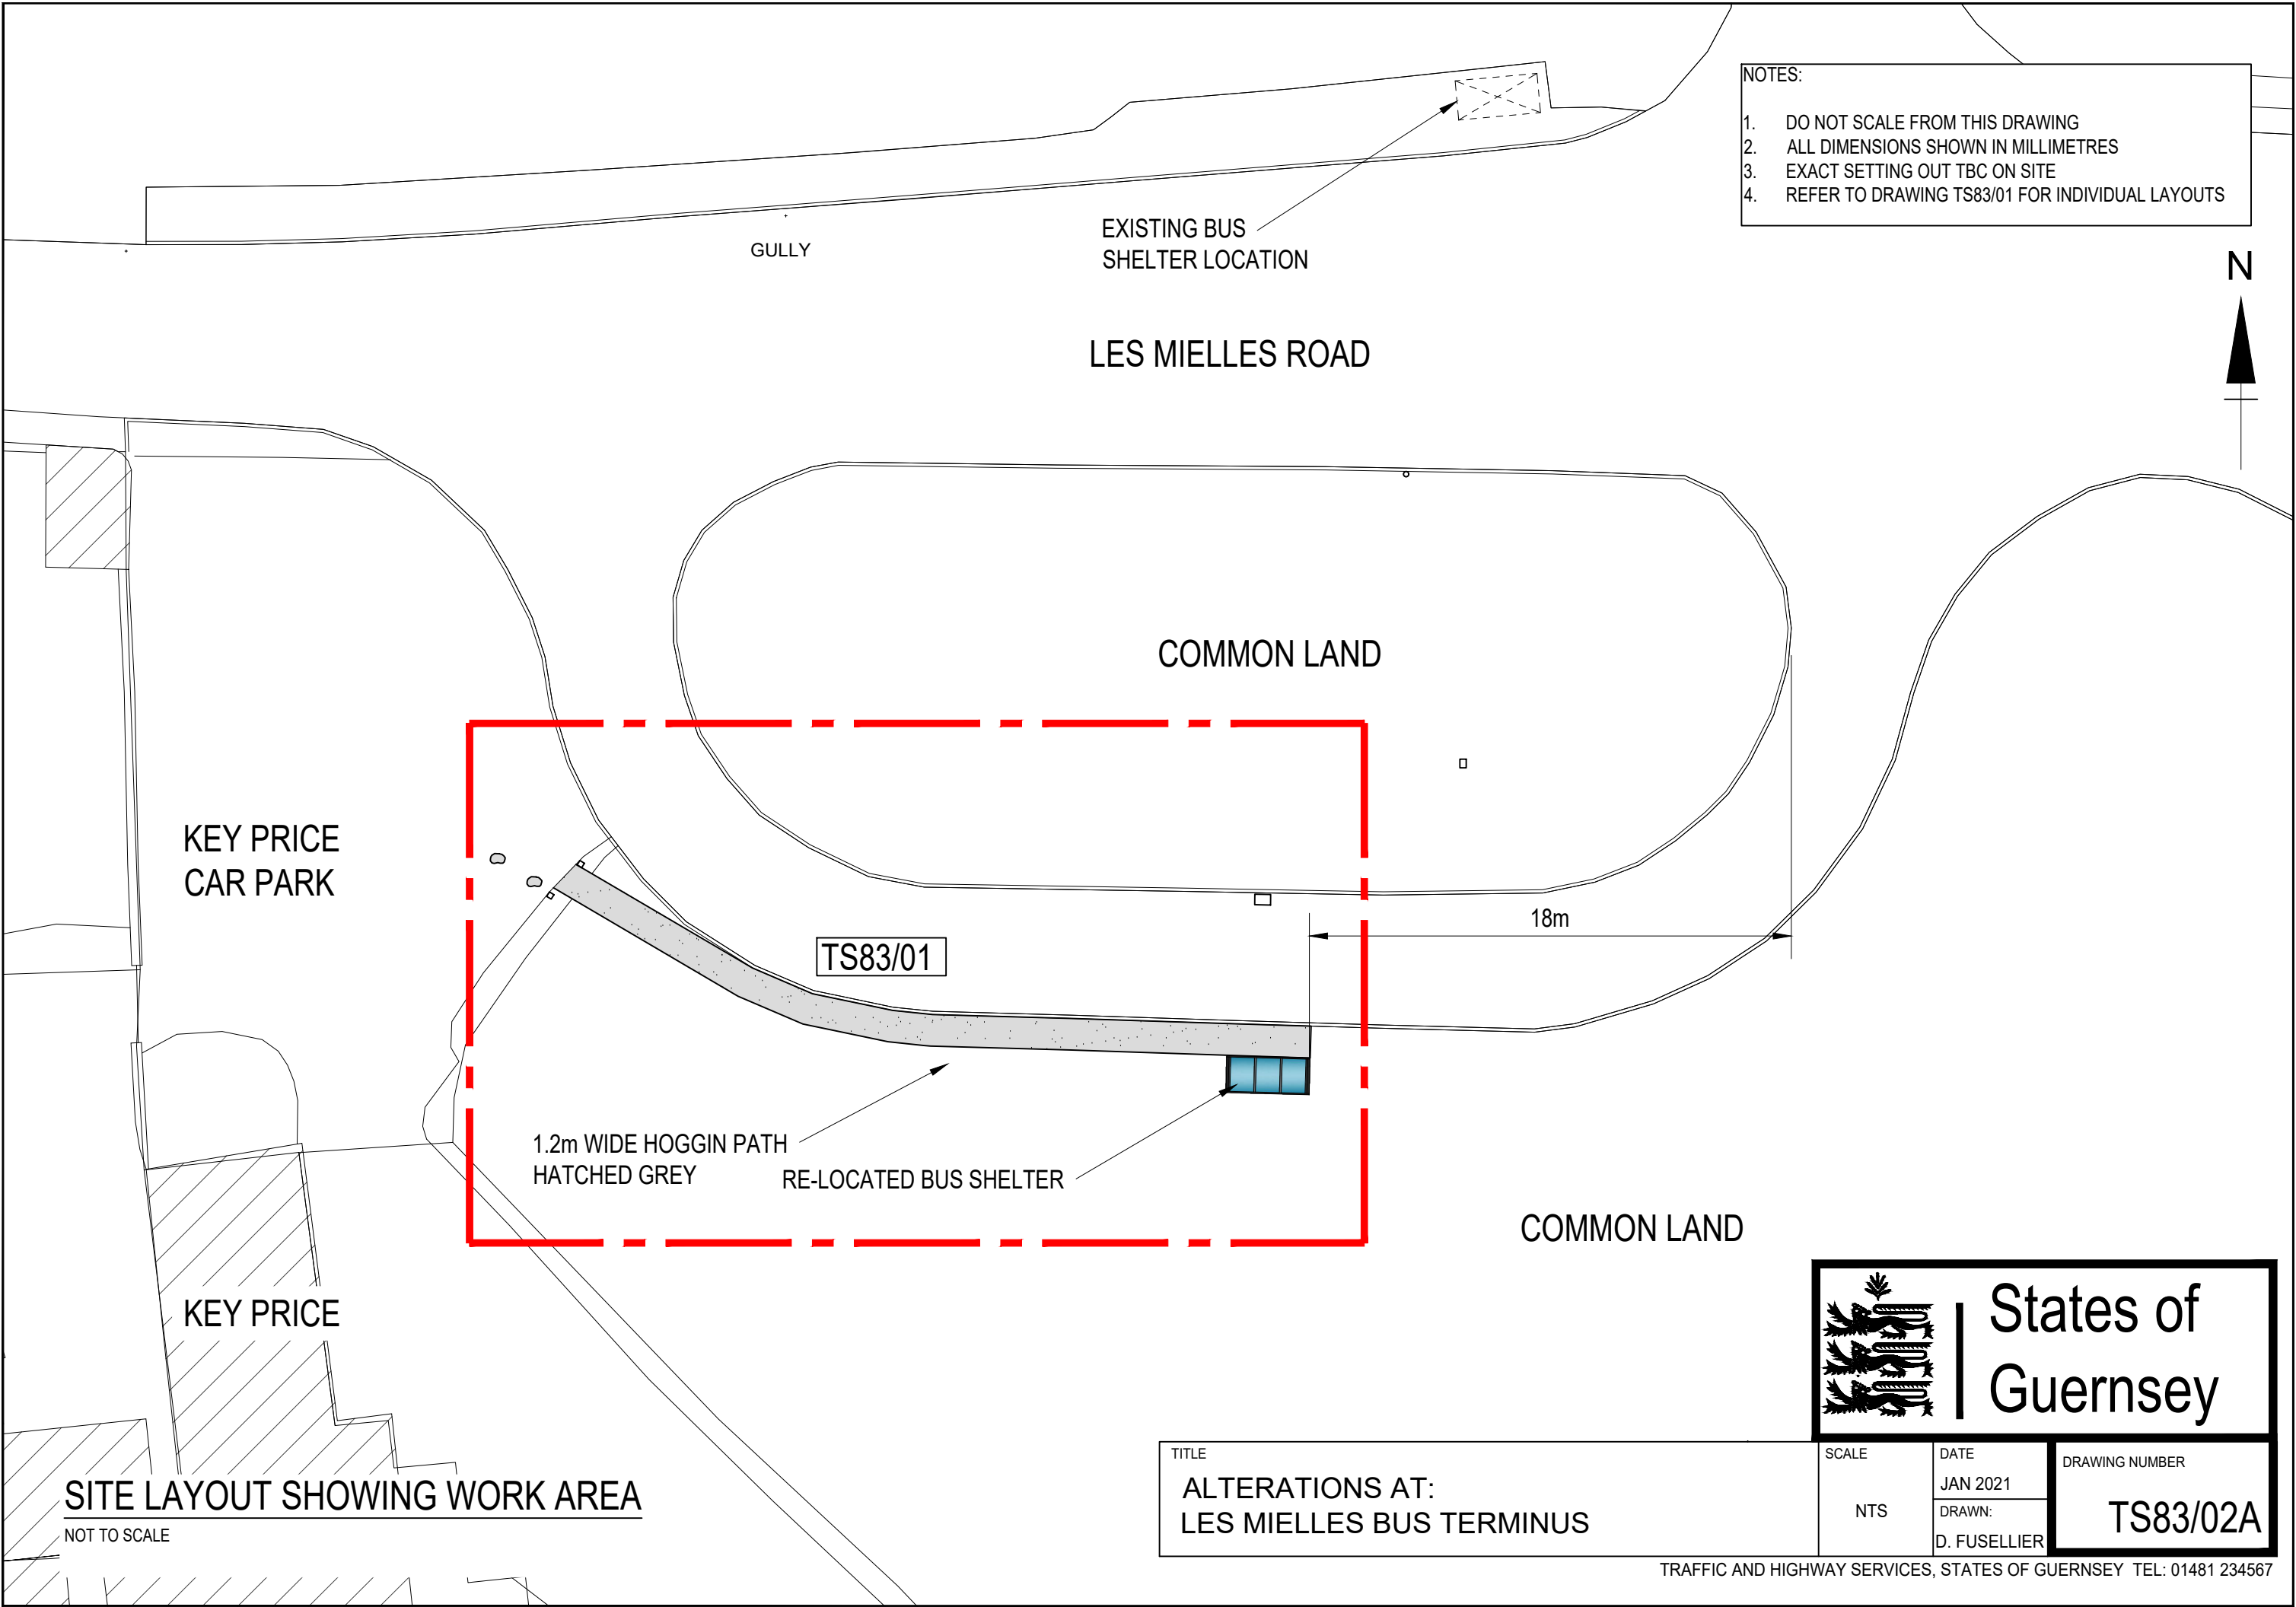

NOTES:
 1. DO NOT SCALE FROM THIS DRAWING
 2. ALL DIMENSIONS SHOWN IN MILLIMETRES
 3. EXACT SETTING OUT TBC ON SITE
 4. REFER TO DRAWING TS83/01 FOR INDIVIDUAL LAYOUTS

SITE LAYOUT SHOWING WORK AREA
 NOT TO SCALE

TITLE
**ALTERATIONS AT:
 LES MIELLES BUS TERMINUS**

SCALE
 NTS

DATE
 JAN 2021
 DRAWN:
 D. FUSELLIER

DRAWING NUMBER
TS83/02A