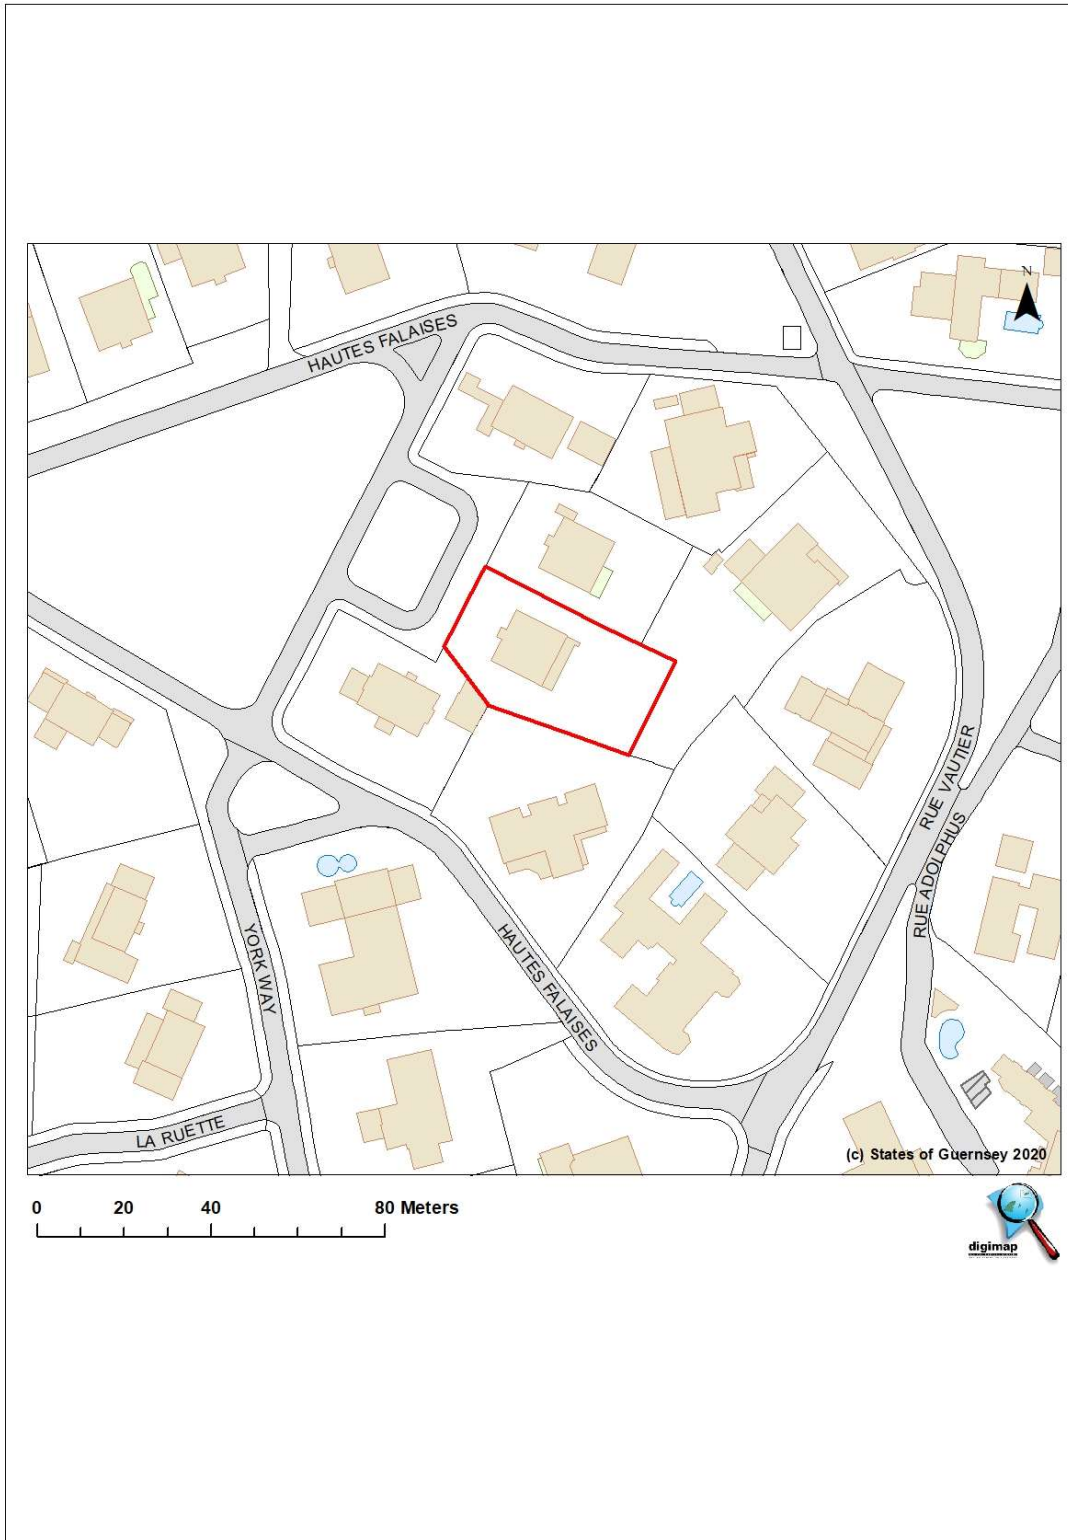

STACKHOUSE DESIGN LTD
ARCHITECTS

20-04-01 LOCATION PLAN @ 1:1250

PROPOSED ALTERATIONS AND EXTENSION TO ROOF-SPACE
MOREAU HOUSE, 80 THE CITADEL, FORT GEORGE, ST PETER PORT, GY1 2SX

Stackhouse Design Ltd, Barbican House, 36 New Street, Barbican, Plymouth, Devon, PL1 2NA
Telephone: 01752-426400 or 07731-644773 e-mail: peter@stackhousedesign.co.uk